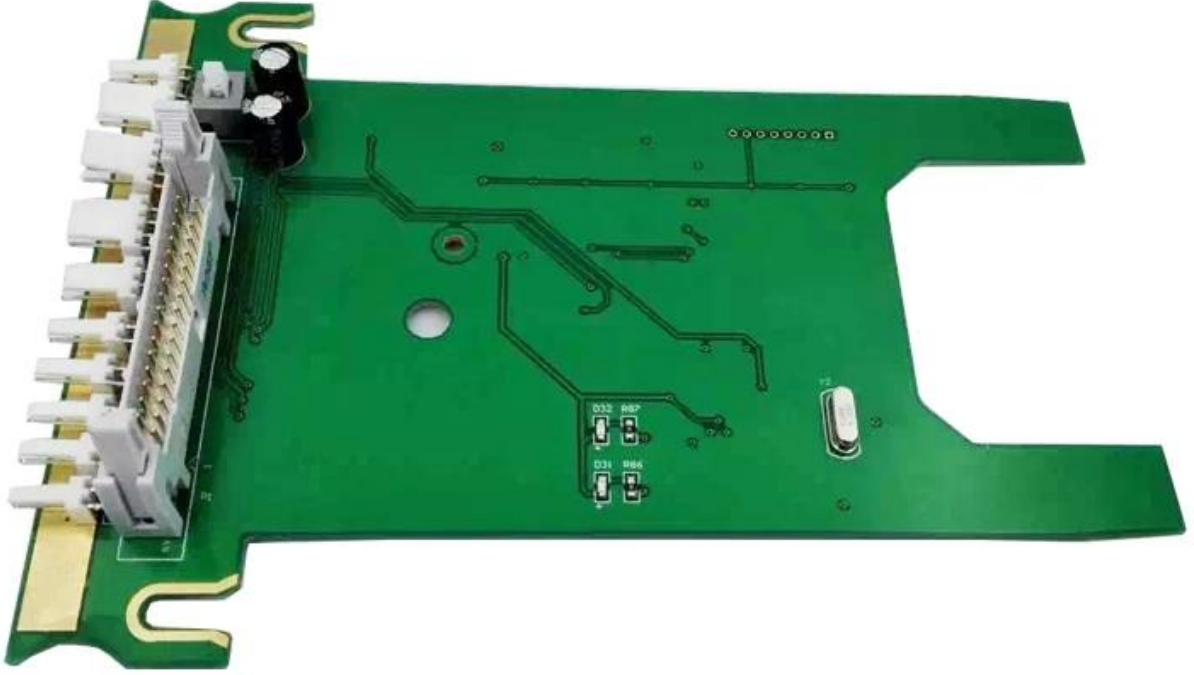

Bölüm	PL2418
Bölüm adı	DECOMPILER KURULU
İle uyumlu	markem-imaje için yedek parçalar

IMAJE inkjet printer spare parts

Product Name	Mold Number	Product Name	Mold Number
RESONATOR - G HEAD	7242	GUTTER BLOCK SINGLE JET,90 SER	28391
AIR FILTER KIT IP 90 -series F	A36022	AIR FILTER FOR IMAJE 9232	PC1572
ONE WAY VALVE FOR S7/S8	13727	QUADRUPLE O RING FOR IMAJE 90	PL1531
ONE WAY VALVE FOR S7/S8	13727	TREBLE O RING FOR IMAJE 90 SER	PL1530
ONE WAY VALVE FOR S7/S8	13727	E type S series one-way valve	5525-B
ONE WAY VALVE FOR S7/S8	13727	OUTPUT CABLE FOR IMAJE S8 POWE	14121-PC1273
GUTTER BLOCK - SINGLE JET - EX	5263	BOARD - POWER SUPPLY - AUTOMAT	14121-PC1271
TUBE CONNECTION 1.6MM	PG0159	POTENTIOMETER	50145
TUBE CONNECTION 1.6MM	PG0160	GUTTER BLOCK TWIN JET,90 SERIES	28392
CONNECTION BOX THREE PORT	ENM0005	COVER (X3) WITH SCREW-G AND M	6180-A
EHT BLOCK	10298	PRINthead COVER FOR IMAJE S SERIES	6180-C
TUBE CONNECTION 4.8MM	ENM0004	REAR COVER GASKET FOR IMAJE S	5909
MAKE-UP BOTTLE FOR IMAJE 0.8L	PL0709	PRINthead COVER GASKET FOR IMA	6061
INK CARTRIDGE BOTTLE FOR IMAJE 0.8L	PL0711	REAR COVER FOR IMAJE S SERIES	6180-B
E Type 90 series G nozzle asse	28270	E Type 90 series head cover se	PC1635
GUTTER BLOCK SINGLE JET,90 SER	28391	Filtro principal 9232	19134
S7 - 9020 MAIN FILTER	17562	CONNECTOR KIT FOR IMAJE 9040	7775
FAN-CONDENSER	20212	CHASSIS FOR IMAJE S SERIES ELE	10133-PC1647
FAN FOR S4/S8/9040	5494	FILTRO-COALESCEN TE-CON ANILLA	7765
E type vacuum recovery pump /T	4295	1/4 STRATGHT CONNECTOR FOR IMA	7767
Type E pump nut	PY0253	E type S8 coupler	6562
WRENCH-HEXAGONAL-CANNON	14434	INPUT CABLE FOR IMAJE S8 SERIE	14121-PC1682
WIRED FAN	28370	E type S series nozzle cap gas	6179
S8 FILTER SCREEN -14µm - G and M HEADS	17673	BOARD-ADP G AND M	6007
S4 - S8 MAIN FILTER	5934	E type 9020 power supply board	36522-PC1270
Original E type 9020 control b	6909	FIXING RING FOR IMAJE 9232 MAI	PC1740
E type P head component	17467	9040 keyboard mask	36266
E type 9040 industrial interfa	36789	E type 512KB memory card	PC1777
FAN FOR S4/S8/9040	5494	MAGNIFYING CIRCUIT BOARD FOR I	28629
PROTECTION GRID-FAN	6689	COUPLER FEMALE COMPLETE M5*2.7	6028
PROTECTOR-RESONATOR	6405	COUPLER FEMALE COMPLETE M5*1.6	50421
HEAD COVER-M HEAD-HEAD WITH FL	15886	E type S series one-way valve	5525
GUTTER BLOCK - SINGLE JET - EX	5263	CONNECTOR-RECUP/BLEED-FOR SING	6092
EHT BLOCK	10298	PUMP CONNECTOR	3199
HEXAGON SCREW FOR IMAJE PUMPHE	ENM00010	S4/S8 BLACK INK FILTER	PG0349
BOARD - POWER SUPPLY - AUTOMAT	14121	OPAQUE FILTER FOR IMAJE S4/S8	PG0350
BOARD-POWER SUPPLY-110V220V-WI	36522	BLACK INK FILTER FOR IMAJE 9040	PG0351
SQUARE MAGNET-10X10-FLAT ELECT	16713	OPAQUE FILTER FOR IMAJE 9040	PG0352
SCREW (X 10) - KNURLED - ALUMI	6206	PRE-HEAD FILTER FOR IMAJE S8	5570
CARTRIDGE - INK FILTER - WITH	5553	ENM25683 FILTER FOR PRINthead	25683
GUTTER BLOCK TWINJET	5261	BOADR-RESON APOR SUPPLY GANDMH	6004
PRESSURE CHAMBER TEFLON MEMBRA	1	FILTER KIT FOR 9232	40989
E type O ring	PL1212	IR FILTER KIT FOR IMAJE 9232	PG0361
PRESSURE SENSOR	7682	ELECTROVALVE VISCOMETER	10086
E type pipe plug	4485	BOADR-RESON APOR SUPPLY GANDMH	11428
FRONT DOOR HINGE(PAIR)	7818	TOP COVER	10251
HINGE(X2)-KEYBOARD	7596	LEVEL SAFETY BLOCK	14123
E type four connection body	6	Ink circuit / Modulo de tinta	37251
E type straight connection	12	PC BOARD CHIP FOR IMAJE (S8 M	PC1909
E type gun seat adjustment cam	5670	PC BOARD CHIP FOR IMAJE (S8 G	PC1910
E type gun seat locking screw	5678	PC BOARD CHIP FOR IMAJE (S8 G	PC1911
E type gun seat adjusted cam (5671	PC BOARD CHIP FOR IMAJE (9040	PC1912
E S series recovery elbow (wit	PY0287	MOTOR-PC 9040/9232	26966
E type 0.8L square bottle cap	PB0148	RESONATOR - P HEAD	17470
KEYBOARD OPERATOR INT-S7 SIGMA	15978-2	OPAQUE FILTER FOR IMAJE S SERIES/9040	6256
E type gun screwdriver	TL0173	Electrovalves block 4 - 9020/9	34044
E Type 90 series G nozzle asse	28270-PC1423	Electrovalves block 4 - 9232 (47086
IMAJE S7s KEYPAD HANDHELD TERM	5280	INPUT CABLE FOR POWER SUPPLY	36522-PC1272
COVER (X3) WITH SCREW-G AND M	6180	E crystal oscillator line	6540
MODULATION ASSEMBLY - G HEAD	18245	NUT-CANNON-HEXA GONAL	14433
E type nozzle cover	5257	SINGLE JET IMP FOR S4	19242
E type 9232 main filter /Y	19134	SPACER	5676
PRINthead FRONT COVER GASKET F	6179-PC1500	E 9028 decoder	PL2418
REAR COVER-SCREW CHc M2*6-SEAL	28676	E 9018 decoder	PL2435
KEYBOARD FOR 9020 9030	28240-P	ASSEMBLED GUTTER SENSOR	38973
E Type 90 series recovery elbo	PY0088	WASH STATION MTG BRACKET ASSY	10012
E S series front panel to indu	14114	Head bracket - long	7329
CHASSIS FOR ELECTROALVES BLOC	28992	BOARD BACKLIT DISPLAY CONVERTER	17704
E S series crystal locking scr	13870	E type S4/S8 nozzle	14431
PROTECTOR-ANTIAPONAMIENTO (*)	17357	HEAD COVER-G HEAD-HEAD WITH FL	15885
PROTECTOR-ANTIAPONAMIENTO(*3)	17358	MODULATION BODY ASSEMBLED GL	40038
PROTECTOR-ANTIAPONAMIENTO(*3)	17568	Five pieces of E maintenance t	TL0175