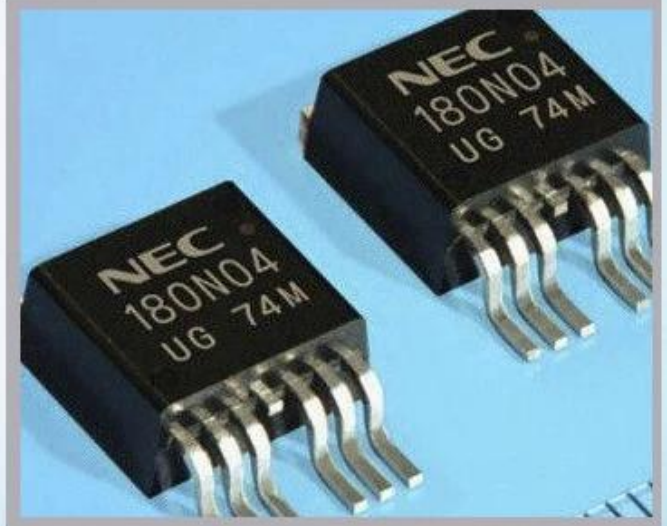

TWO

ELECTRONICS INDUSTRY