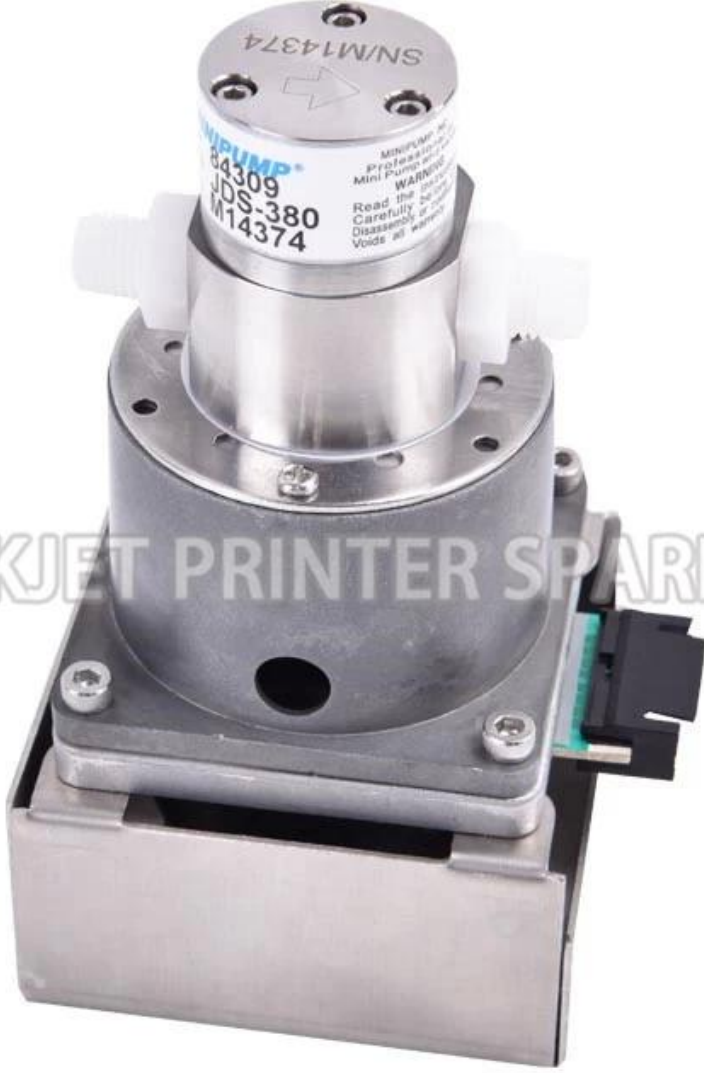

Parça no.	0224
Bölüm adı	pompa
Uyumlu	Citronix yedek parçaları

For Citronix Inkjet Printer Spare Parts

Product Name	Mold Number	Product Name	Mold Number
CITRONIX	PC1266	PUMP FOR CITRONIX	PP0224
NOZZLE PLATE 60MICRON	PC1266	Probe Resonator	002-2013-001
DEFLECTOR PLATE ASSY FORCITRON	002-2005-001	SwitchPower	004-1005-001
C type solvent filter	003-1018-001	PHASE AMPLIFIRE PCBOARD	002-1073-002
GUTTER FILTER FOR CITRONIX	003-1109-002	TUBE PTFE (1/8*1/16) MM	002-1031-001
MAIN FILTER FOR CITRONIX	003-1016-001	TUBE PTFE (1/4*1/8) MM	003-1081-001
FILTERS KIT (4 pieces)	PG0219	POWER SUPPLY FORCITRONIX	004-1002-001
FAN FORCITRONIX	PC1334	MEMBRANE FOR CITRONIX	004-1010-001
CHINESE LCD FORCITRONIX	004-2012-001	SOLENOID VALVE 3WAY FORCITRONI	003-1024-001
EMI FILTER FOR CITRONIX	004-1004-001	SOLENOID VALVE 2WAY FORCITRONI	003-1023-001
POWER SUPPLYDC	004-1029-001	HEAD COVER FOR CITRONIX	002-2012-002
STROBE LED ASSY FORCITRONIX	002-2008-002	BLOCK DROGENERATOR	002-2014-001
LID SWITCHASSY	002-2009-001	O-Ring, ResonatorSeal	002-1100-001
CHARGE ELECTRODE FORCITRONIX	002-1008-006	Cam, Jet Alignment 2008	002-1118-001
GASKET,PRINTHEAD VALVE	002-1029-001	PUMP HEAD FOR CITRONIX (WITHOUT MOTOR)	003-1005-001
PRESSURE SENSOR FORCITRONIX	003-2004-001	KNOB KNURLED	019-1501-001
DROP GENERATOR FOR CITRONIX	002-2014-002	BRACKET , DROP GENERATOR 580	002-1002-005
MOTOR FOR CITRONIX	003-1006-001	Plate, Deflector GND -micro	009-1091-001
FEED FILTER FOR CITRONIX	003-1177-001	22 MEG EHTRESISTOR(3W)	EA1496
MAKEUP TANK ADAPTER ASSY	003-2003-001	COVER PRINTHEADBACK	002-1011-004
INK TANK ADAPTER ASSY	003-2001-001	SOLENOID VALVEGASKET	003-1050-001
PICKUP TUDE ADAPTER	003-1131-001	EHT SENSOR LINE 3MFOR	PC1734
FITTING 3/8 LMALE	003-1095-001	CITRONIX/WILLETT	PC1733
FITTING STRAIGHT MALE	003-1013-001	VALVE PH	003-1025-001
FTTING STRAIGHT 1/8 ODTUBE	003-1099-001	PRINT HEAD LINE CONNECTORFOR C	002-1098-001
FITTING 1/4-2810-32	003-1162-001	SCREW FOR DROP GEN BRACKETFOR	PL1863
FITTING 1/4 L MALE	003-1028-001	MOTOR CABLES	PC1826
SMALL AIR FILTER (1EA)2003-200	004-1015-001	OPAQUE PUMP HEAD FOR CITRONIX	PP0362
GUTTER BLOCK FORCITRONIX	002-1013-003	OPAQUE PUMP ASSY FOR CITRONIX	PP0363
GUTTER SENSOR	002-2007-001	MOUNT FOR CITRONIX PRINTHEAD	PC1857
SCREW FOR BLOCK DROGENERATOR	002-1021-002	Cap, Tank (Yellow)	003-1105-001
Viscometer Sensor ForCitronix	003-1022-001	Assembly, Bottle FillAdapter	003-2012-001
PRINT HEAD VALVE INK BLOCK ASS	002-1003-003	Cap, Tank (Black)	003-1021-001
Print Head Cover Fixed Column	002-1102-001	AIR FILTER KIT FOR CITRONIXC13	004-1015-003
NOZZLE PLATE 50 MICRON2008	002-2027-002	PESONATOR SHEET FOR CITRONIX	280
SOLENOID VALVE 3WAY FORCITRONI	03-1025-001-PC138	NOZZLE ASSEMBLY FORCITRONIX	002-2025-002
NOZZLE PLATE 40 MICRON2008	002-2026-002		