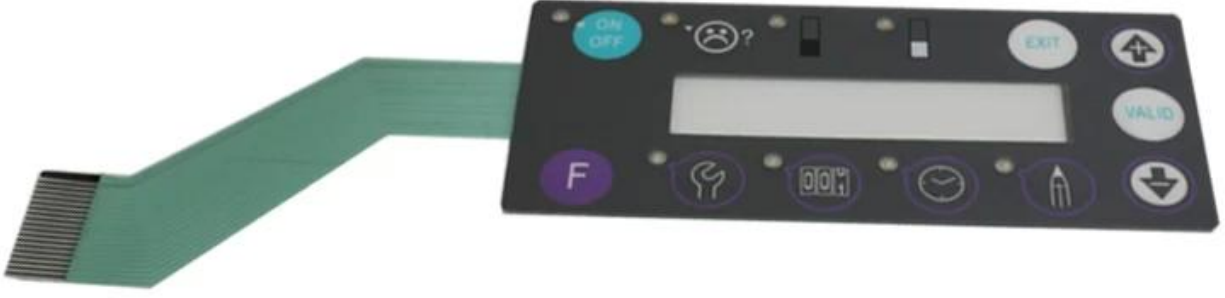

Parça no.	15978
Bölüm adı	E tipi S7 klavye maskesi
Uyumlu	markem-imaje için yedek parçalar

IMAJE inkjet printer spare parts

Product Name	Mold Number	Product Name	Mold Number
RESONATOR - G HEAD	7242	GUTTER BLOCK SINGLE JET,90 SER	28391
AIR FILTER KIT IP 90 -series F	A36022	AIR FILTER FOR IMAJE 9232	PC1572
ONE WAY VALVE FOR S7/S8	13727	QUADRUPLE O RING FOR IMAJE 90	PL1531
ONE WAY VALVE FOR S7/S8	13727	TREBLE O RING FOR IMAJE 90 SER	PL1530
ONE WAY VALVE FOR S7/S8	13727	E type S series one-way valve	5525-B
ONE WAY VALVE FOR S7/S8	13727	OUTPUT CABLE FOR IMAJE S8 POWE	14121-PC1273
GUTTER BLOCK - SINGLE JET - EX	5263	BOARD - POWER SUPPLY - AUTOMAT	14121-PC1271
TUBE CONNECTION 1.6MM	PG0159	POTENTIOMETER	50145
TUBE CONNECTION 1.6MM	PG0160	GUTTER BLOCK TWIN JET,90 SERIES	28392
CONNECTION BOX THREE PORT	ENM0005	COVER (X3) WITH SCREW-G AND M	6180-A
EHT BLOCK	10298	PRINthead COVER FOR IMAJE S SERIES	6180-C
TUBE CONNECTION 4.8MM	ENM0004	REAR COVER GASKET FOR IMAJE S	5909
MAKE-UP BOTTLE FOR IMAJE 0.8L	PL0709	PRINthead COVER GASKET FOR IMA	6061
INK CARTRIDGE BOTTLE FOR IMAJE 0.8L	PL0711	REAR COVER FOR IMAJE S SERIES	6180-B
E Type 90 series G nozzle asse	28270	E Type 90 series head cover se	PC1635
GUTTER BLOCK SINGLE JET,90 SER	28391	Filtro principal 9232	19134
S7 - 9020 MAIN FILTER	17562	CONNECTOR KIT FOR IMAJE 9040	7775
FAN-CONDENSER	20212	CHASSIS FOR IMAJE S SERIES ELE	10133-PC1647
FAN FOR S4/S8/9040	5494	FILTRO-COALESCEN TE-CON ANILLA	7765
E type vacuum recovery pump /T	4295	1/4 STRATGHT CONNECTOR FOR IMA	7767
Type E pump nut	PY0253	E type S8 coupler	6562
WRENCH-HEXAGONAL-CANNON	14434	INPUT CABLE FOR IMAJE S8 SERIE	14121-PC1682
WIRED FAN	28370	E type S series nozzle cap gas	6179
S8 FILTER SCREEN -14µm - G and M HEADS	17673	BOARD-ADP G AND M	6007
S4 - S8 MAIN FILTER	5934	E type 9020 power supply board	36522-PC1270
Original E type 9020 control b	6909	FIXING RING FOR IMAJE 9232 MAI	PC1740
E type P head component	17467	9040 keyboard mask	36266
E type 9040 industrial interfa	36789	E type 512KB memory card	PC1777
FAN FOR S4/S8/9040	5494	MAGNIFYING CIRCUIT BOARD FOR I	28629
PROTECTION GRID-FAN	6689	COUPLER FEMALE COMPLETE M5*2.7	6028
PROTECTOR-RESONATOR	6405	COUPLER FEMALE COMPLETE M5*1.6	50421
HEAD COVER-M HEAD-HEAD WITH FL	15886	E type S series one-way valve	5525
GUTTER BLOCK - SINGLE JET - EX	5263	CONNECTOR-RECUP/BLEED-FOR SING	6092
EHT BLOCK	10298	PUMP CONNECTOR	3199
HEXAGON SCREW FOR IMAJE PUMPHE	ENM00010	S4/S8 BLACK INK FILTER	PG0349
BOARD - POWER SUPPLY - AUTOMAT	14121	OPAQUE FILTER FOR IMAJE S4/S8	PG0350
BOARD-POWER SUPPLY-110V220V-WI	36522	BLACK INK FILTER FOR IMAJE 9040	PG0351
SQUARE MAGNET-10X10-FLAT ELECT	16713	OPAQUE FILTER FOR IMAJE 9040	PG0352
SCREW (X 10) - KNURLED - ALUMI	6206	PRE-HEAD FILTER FOR IMAJE S8	5570
CARTRIDGE - INK FILTER - WITH	5553	ENM25683 FILTER FOR PRINthead	25683
GUTTER BLOCK TWINJET	5261	BOADR-RESON APOR SUPPLY GANDMH	6004
PRESSURE CHAMBER TEFLON MEMBRA	1	FILTER KIT FOR 9232	40989
E type O ring	PL1212	IR FILTER KIT FOR IMAJE 9232	PG0361
PRESSURE SENSOR	7682	ELECTROVALVE VISCOMETER	10086
E type pipe plug	4485	BOADR-RESON APOR SUPPLY GANDMH	11428
FRONT DOOR HINGE(PAIR)	7818	TOP COVER	10251
HINGE(X2)-KEYBOARD	7596	LEVEL SAFETY BLOCK	14123
E type four connection body	6	Ink circuit / Modulo de tinta	37251
E type straight connection	12	PC BOARD CHIP FOR IMAJE (S8 M	PC1909
E type gun seat adjustment cam	5670	PC BOARD CHIP FOR IMAJE (S8 G	PC1910
E type gun seat locking screw	5678	PC BOARD CHIP FOR IMAJE (S8 G	PC1911
E type gun seat adjusted cam (5671	PC BOARD CHIP FOR IMAJE (9040	PC1912
E S series recovery elbow (wit	PY0287	MOTOR-PC 9040/9232	26966
E type 0.8L square bottle cap	PB0148	RESONATOR - P HEAD	17470
KEYBOARD OPERATOR INT-S7 SIGMA	15978-2	OPAQUE FILTER FOR IMAJE S SERIES/9040	6256
E type gun screwdriver	TL0173	Electrovalves block 4 - 9020/9	34044
E Type 90 series G nozzle asse	28270-PC1423	Electrovalves block 4 - 9232 (47086
IMAJE S7s KEYPAD HANDHELD TERM	5280	INPUT CABLE FOR POWER SUPPLY	36522-PC1272
COVER (X3) WITH SCREW-G AND M	6180	E crystal oscillator line	6540
MODULATION ASSEMBLY - G HEAD	18245	NUT-CANNON-HEXA GONAL	14433
E type nozzle cover	5257	SINGLE JET IMP FOR S4	19242
E type 9232 main filter /Y	19134	SPACER	5676
PRINthead FRONT COVER GASKET F	6179-PC1500	E 9028 decoder	PL2418
REAR COVER-SCREW CHc M2*6-SEAL	28676	E 9018 decoder	PL2435
KEYBOARD FOR 9020/9030	28240-P	ASSEMBLED GUTTER SENSOR	38973
E Type 90 series recovery elbo	PY0088	WASH STATION MTG BRACKET ASSY	10012
E S series front panel to indu	14114	Head bracket - long	7329
CHASSIS FOR ELECTROALVES BLOC	28992	BOARD BACKLIT DISPLAY CONVERTER	17704
E S series crystal locking scr	13870	E type S4/S8 nozzle	14431
PROTECTOR-ANTIAPONAMIENTO (*)	17357	HEAD COVER-G HEAD-HEAD WITH FL	15885
PROTECTOR-ANTIAPONAMIENTO(*3)	17358	MODULATION BODY ASSEMBLED GL	40038
PROTECTOR-ANTIAPONAMIENTO(*3)	17568	Five pieces of E maintenance t	TL0175