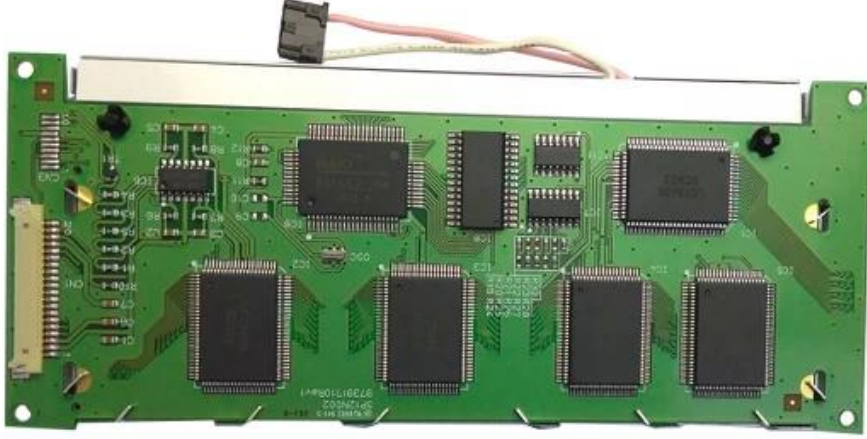

Parça no.	70101
Bölüm adı	Linx için görüntüleme
Uyumlu	Linx için yedek parça

For LINX Inkjet Printer Spare Parts

Product name	Mold number	Product name	Mold number
Linx Main filter	73044	ENGLISH MEMBRANE USED FOR LINX6900	PC1449
3 WAY CONNECTOR FILTER KIT	74163	PUMP HEAD FOR 6200(SHORT ROTOR)	72021
Linx Ink Driptube	13004	VENTURI FOR LINX	10301
Linx Ink Driptube	72056	CONNECTOR 3MM FOR LINX	73006
Linx Ink Driptube	13005	FA10674 LINX POWER SUPPLY FOR 4800/4900/6800/6900	10674
Linx Ink Driptube	13003	FILTERS KIT FOR 6200 (5 pieces)	PG0223
MAKE UP BOTTLE FOR LINX 0.5L	PB0079	HEAD COVER FOR LINX 4900	72134
3way connector	20110	SCREW FOR LINX 4900 PRINT HEAD	73181
PUMP HEAD FOR 4900 (SHORT MOTOR)	74147	DRIVE FOR LINX 4200/4800	71073-PP0250
NK CARTRIDGE BOTTLE FOR LINX (BLACK CAP) 0.5L	PB0122	MAGNET FOR LINX 4900 HEAD COVE	PC1575
INK CARTRIDGE BOTTLE (WHITE CAP) 0.5L	PB0123	PRINT HEAD FILTER FOR LINX	74219
INK CARTRIDGE BOTTLE FOR LINX(RED CAP) 0.5L	PB0124	JET PUMP KIT FOR LINX 4900	16006
DRIVER FOR LINX 4900	71073-PP0018	JET PUMP KIT FOR LINX 4800	16071
LINX DRIVER	71073-PP0019	JET PUMP KIT FOR LINX 6200	13416
4800 DIAPLAY PCB ASSY (INCLUDE	70074	PROTECTIVE COVER FOR LINX RESO	PC1762
LINX POWER SUPPLY FOR 4800/490	10674	MK3 VENTURI FOR LINX	16313
SIDE PORT VALVE ASSEMBLY - 2	74151	Printhead valve assembly mk7	74160-PC1786
MEMBRANE FOR CITRONIX 4700	PL1458	OPAQUE CONNECTOR FILTER KIT FOR LINX	74189
MEMBRANE FOR LINX 4800	PL1459	FLUID CONNECTOR 3-WAY (White ink)	20254
MEMBRANE (COLOR) FOR 6800	PL1460	PUMP HEAD FOR 6200(SPECIAL LONG ROTOR)	PP0295
CHINESE MEMBRANE FOR LINX 7300	PL1461	UMP HEAD FOR 4900(LONG ROTOR)	74147-PC1743
CHINESE MEMBRANE FOR LINX 7300	PL1462	PUMP HEAD FOR 6200(LOGN ROTOR)	PP0355
MEMBRANCE FOR LINX 7300	74289	DIRVE FOR 6200(SHORT ROTOR)	PP0357
MEMBRANE FOR LINX 7900(ENGLISH	PL1466	DRIVE FOR 6200 (LONG ROTOR)	PP0358
MEMBRANE FOR LINX 6200	PL1464	6200 INTEGRAL PUMP ASSY (SHORT ROTOR)	PP0237
MEMBRANE FOR LINX 6800(black-a	PL1463	6200 INTEGRAL PUMP ASSY (LONG ROTOR)	PP0356
SIDE PORT VALVE ASSEMBLY - 2	74151	OPAQUE PUMP ASSY (SHORT ROTOR)	PP0360
SOLENOID 3-PORT	74125	OPAQUE PUMP ASSY (LONG ROTOR)	PP0361
PUMP HEAD FOR 4900 (SHORT MOTOR)	74147-PC1158	PUMP FOR 4900(LONG ROTOR)	PP0354
CALIBRATED NOZZLE ASSEMBLY 62	74070	MOULDED INK CAP	74152
PUMP FOR 4200/4800(PUMP HEAD+DRIVER)	PP0232	MEMBRANE FOR LINX 5900(CHINESE	PL2315
PUMP HEAD FOR 4200/4800	PP0231	MK7 PRINthead VALVE FILTER ASSEMBLY(35µ)	74221
FILTERS KIT FOR LINX 4800 (5 pieces)	PG0222	Linx nozzle alignment tool	72116
MOULDED SOLVENT CAP	74153	Linx CJ-400 filter kits Linx C	76504
SOLVENT FILTER (CJ400)	72528		