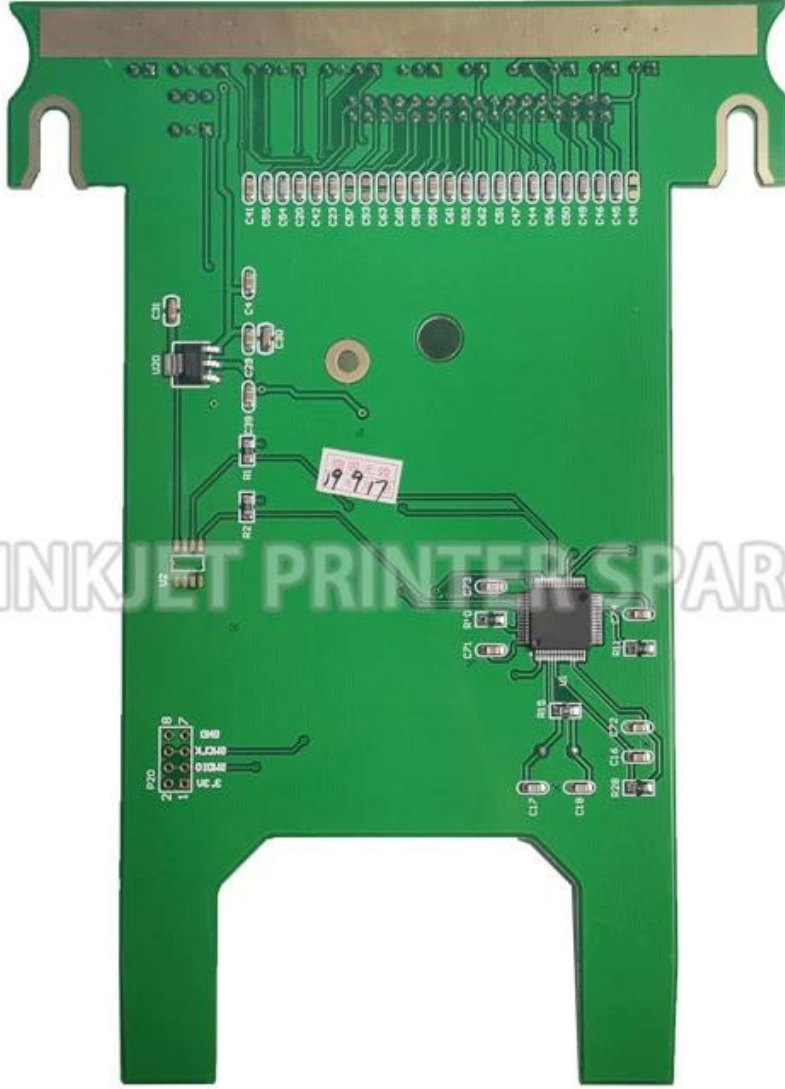

Parça no.	2418
Bölüm adı	Crecker tahtası
Uyumlu	markem-imaje için yedek parçalar

IMAJE inkjet printer spare parts

Product Name	Mold Number	Product Name	Mold Number
RESONATOR - G HEAD	7242	GUTTER BLOCK SINGLE JET,90 SER	28391
AIR FILTER KIT IP 90 -series F	A36022	AIR FILTER FOR IMAJE 9232	PC1572
ONE WAY VALVE FOR S7/S8	13727	QUADRUPLE O RING FOR IMAJE 90	PL1531
ONE WAY VALVE FOR S7/S8	13727	TREBLE O RING FOR IMAJE 90 SER	PL1530
ONE WAY VALVE FOR S7/S8	13727	E type S series one-way valve	5525-B
ONE WAY VALVE FOR S7/S8	13727	OUTPUT CABLE FOR IMAJE S8 POWE	14121-PC1273
GUTTER BLOCK - SINGLE JET - EX	5263	BOARD - POWER SUPPLY - AUTOMAT	14121-PC1271
TUBE CONNECTION 1.6MM	PG0159	POTENTIOMETER	50145
TUBE CONNECTION 1.6MM	PG0160	GUTTER BLOCK TWIN JET,90 SERIES	28392
CONNECTION BOX THREE PORT	ENM0005	COVER (X3) WITH SCREW-G AND M	6180-A
EHT BLOCK	10298	PRINthead COVER FOR IMAJE S SERIES	6180-C
TUBE CONNECTION 4.8MM	ENM0004	REAR COVER GASKET FOR IMAJE S	5909
MAKE-UP BOTTLE FOR IMAJE 0.8L	PL0709	PRINthead COVER GASKET FOR IMA	6061
INK CARTRIDGE BOTTLE FOR IMAJE 0.8L	PL0711	REAR COVER FOR IMAJE S SERIES	6180-B
E Type 90 series G nozzle asse	28270	E Type 90 series head cover se	PC1635
GUTTER BLOCK SINGLE JET,90 SER	28391	Filtro principal 9232	19134
S7 - 9020 MAIN FILTER	17562	CONNECTOR KIT FOR IMAJE 9040	7775
FAN-CONDENSER	20212	CHASSIS FOR IMAJE S SERIES ELE	10133-PC1647
FAN FOR S4/S8/9040	5494	FILTRO-COALESCEN TE-CON ANILLA	7765
E type vacuum recovery pump /T	4295	1/4 STRATGHT CONNECTOR FOR IMA	7767
Type E pump nut	PY0253	E type S8 coupler	6562
WRENCH-HEXAGONAL-CANNON	14434	INPUT CABLE FOR IMAJE S8 SERIE	14121-PC1682
WIRED FAN	28370	E type S series nozzle cap gas	6179
S8 FILTER SCREEN -14µm - G and M HEADS	17673	BOARD-ADP G AND M	6007
S4 - S8 MAIN FILTER	5934	E type 9020 power supply board	36522-PC1270
Original E type 9020 control b	6909	FIXING RING FOR IMAJE 9232 MAI	PC1740
E type P head component	17467	9040 keyboard mask	36266
E type 9040 industrial interfa	36789	E type 512KB memory card	PC1777
FAN FOR S4/S8/9040	5494	MAGNIFYING CIRCUIT BOARD FOR I	28629
PROTECTION GRID-FAN	6689	COUPLER FEMALE COMPLETE M5*2.7	6028
PROTECTOR-RESONATOR	6405	COUPLER FEMALE COMPLETE M5*1.6	50421
HEAD COVER-M HEAD-HEAD WITH FL	15886	E type S series one-way valve	5525
GUTTER BLOCK - SINGLE JET - EX	5263	CONNECTOR-RECUP/BLEED-FOR SING	6092
EHT BLOCK	10298	PUMP CONNECTOR	3199
HEXAGON SCREW FOR IMAJE PUMPHE	ENM00010	S4/S8 BLACK INK FILTER	PG0349
BOARD - POWER SUPPLY - AUTOMAT	14121	OPAQUE FILTER FOR IMAJE S4/S8	PG0350
BOARD-POWER SUPPLY-110V220V-WI	36522	BLACK INK FILTER FOR IMAJE 9040	PG0351
SQUARE MAGNET-10X10-FLAT ELECT	16713	OPAQUE FILTER FOR IMAJE 9040	PG0352
SCREW (X 10) - KNURLED - ALUMI	6206	PRE-HEAD FILTER FOR IMAJE S8	5570
CARTRIDGE - INK FILTER - WITH	5553	ENM25683 FILTER FOR PRINthead	25683
GUTTER BLOCK TWINJET	5261	BOADR-RESON APOR SUPPLY GANDMH	6004
PRESSURE CHAMBER TEFLON MEMBRA	1	FILTER KIT FOR 9232	40989
E type O ring	PL1212	IR FILTER KIT FOR IMAJE 9232	PG0361
PRESSURE SENSOR	7682	ELECTROVALVE VISCOMETER	10086
E type pipe plug	4485	BOADR-RESON APOR SUPPLY GANDMH	11428
FRONT DOOR HINGE(PAIR)	7818	TOP COVER	10251
HINGE(X2)-KEYBOARD	7596	LEVEL SAFETY BLOCK	14123
E type four connection body	6	Ink circuit / Modulo de tinta	37251
E type straight connection	12	PC BOARD CHIP FOR IMAJE (S8 M	PC1909
E type gun seat adjustment cam	5670	PC BOARD CHIP FOR IMAJE (S8 G	PC1910
E type gun seat locking screw	5678	PC BOARD CHIP FOR IMAJE (S8 G	PC1911
E type gun seat adjusted cam (5671	PC BOARD CHIP FOR IMAJE (9040	PC1912
E S series recovery elbow (wit	PY0287	MOTOR-PC 9040/9232	26966
E type 0.8L square bottle cap	PB0148	RESONATOR - P HEAD	17470
KEYBOARD OPERATOR INT-S7 SIGMA	15978-2	OPAQUE FILTER FOR IMAJE S SERIES/9040	6256
E type gun screwdriver	TL0173	Electrovalves block 4 - 9020/9	34044
E Type 90 series G nozzle asse	28270-PC1423	Electrovalves block 4 - 9232 (47086
IMAJE S7s KEYPAD HANDHELD TERM	5280	INPUT CABLE FOR POWER SUPPLY	36522-PC1272
COVER (X3) WITH SCREW-G AND M	6180	E crystal oscillator line	6540
MODULATION ASSEMBLY - G HEAD	18245	NUT-CANNON-HEXA GONAL	14433
E type nozzle cover	5257	SINGLE JET IMP FOR S4	19242
E type 9232 main filter /Y	19134	SPACER	5676
PRINthead FRONT COVER GASKET F	6179-PC1500	E 9028 decoder	PL2418
REAR COVER-SCREW CHc M2*6-SEAL	28676	E 9018 decoder	PL2435
KEYBOARD FOR 9020/9030	28240-P	ASSEMBLED GUTTER SENSOR	38973
E Type 90 series recovery elbo	PY0088	WASH STATION MTG BRACKET ASSY	10012
E S series front panel to indu	14114	Head bracket - long	7329
CHASSIS FOR ELECTROALVES BLOC	28992	BOARD BACKLIT DISPLAY CONVERTER	17704
E S series crystal locking scr	13870	E type S4/S8 nozzle	14431
PROTECTOR-ANTIAPONAMIENTO (*)	17357	HEAD COVER-G HEAD-HEAD WITH FL	15885
PROTECTOR-ANTIAPONAMIENTO(*3)	17358	MODULATION BODY ASSEMBLED GL	40038
PROTECTOR-ANTIAPONAMIENTO(*3)	17568	Five pieces of E maintenance t	TL0175