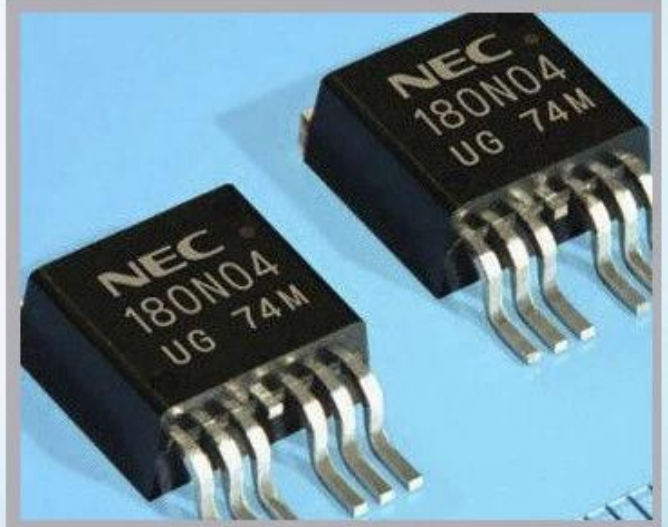

TWO

ELECTRONICS INDUSTRY