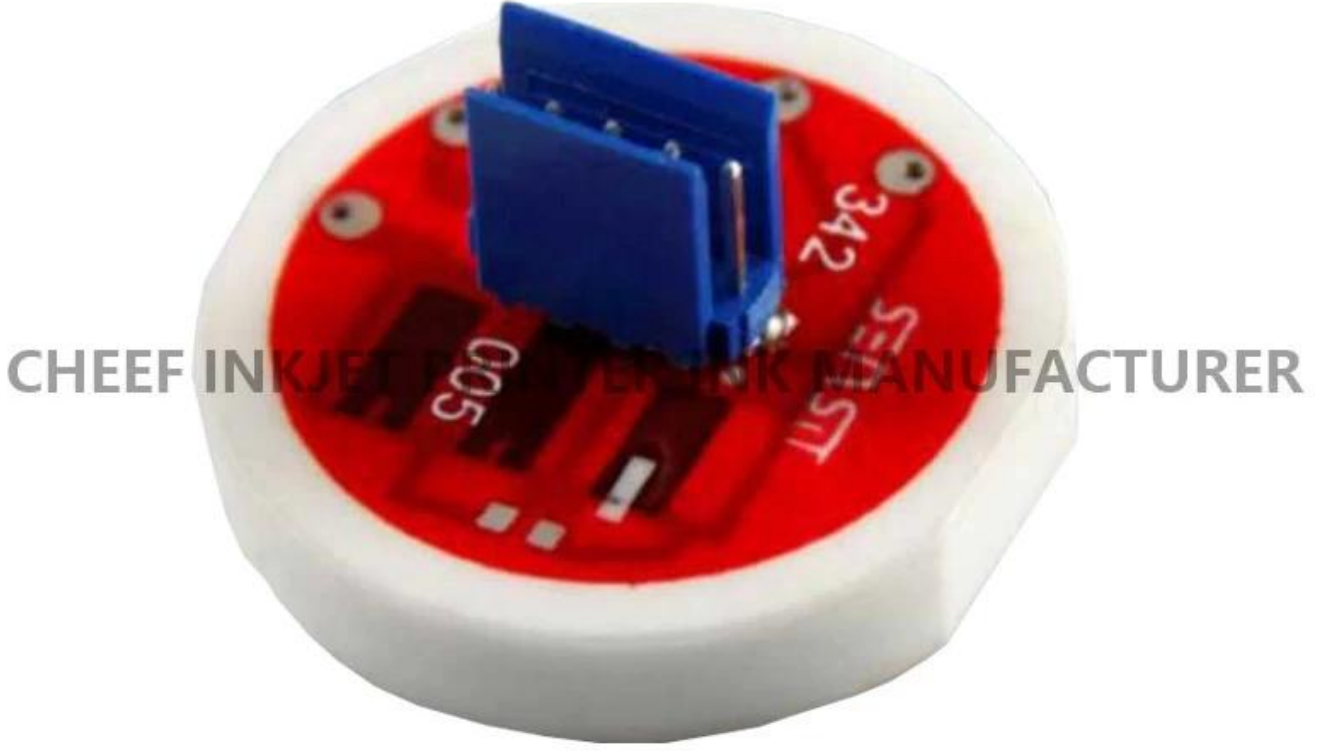

### IMAJE inkjet printer spare parts

Product Name	Mold Number	Product Name	Mold Number
RESONATOR - G HEAD	7242	GUTTER BLOCK SINGLE JET,90 SER	28391
AIR FILTER KIT IP 90 -series F	A36022	AIR FILTER FOR IMAJE 9232	PC1572
ONE WAY VALVE FOR S7/S8	13727	QUADRUPLE O RING FOR IMAJE 90	PL1531
ONE WAY VALVE FOR S7/S8	13727	TREBLE O RING FOR IMAJE 90 SER	PL1530
ONE WAY VALVE FOR S7/S8	13727	E type S series one-way valve	5525-B
ONE WAY VALVE FOR S7/S8	13727	OUTPUT CABLE FOR IMAJE S8 POWE	14121-PC1273
GUTTER BLOCK - SINGLE JET - EX	5263	BOARD - POWER SUPPLY - AUTOMAT	14121-PC1271
TUBE CONNECTION 1.6MM	PG0159	POTENTIOMETER	50145
TUBE CONNECTION 1.6MM	PG0160	GUTTER BLOCK TWIN JET,90 SERIES	28392
CONNECTION BOX THREE PORT	ENM0005	COVER (X3) WITH SCREW-G AND M	6180-A
EHT BLOCK	10298	PRINthead COVER FOR IMAJE S SERIES	6180-C
TUBE CONNECTION 4.8MM	ENM0004	REAR COVER GASKET FOR IMAJE S	5909
MAKE-UP BOTTLE FOR IMAJE 0.8L	PL0709	PRINthead COVER GASKET FOR IMA	6061
INK CARTRIDGE BOTTLE FOR IMAJE 0.8L	PL0711	REAR COVER FOR IMAJE S SERIES	6180-B
E Type 90 series G nozzle asse	28270	E Type 90 series head cover se	PC1635
GUTTER BLOCK SINGLE JET,90 SER	28391	Filtro principal 9232	19134
S7 - 9020 MAIN FILTER	17562	CONNECTOR KIT FOR IMAJE 9040	7775
FAN-CONDENSER	20212	CHASSIS FOR IMAJE S SERIES ELE	10133-PC1647
FAN FOR S4/S8/9040	5494	FILTRO-COALESCECEN TE-CON ANILLA	7765
E type vacuum recovery pump /T	4295	1/4 STRATGHT CONNECTOR FOR IMA	7767
Type E pump nut	PY0253	E type S8 coupler	6562
WRENCH-HEXAGONAL-CANNON	14434	INPUT CABLE FOR IMAJE S8 SERIE	14121-PC1682
WIRED FAN	28370	E type S series nozzle cap gas	6179
S8 FILTER SCREEN -14µm - G and M HEADS	17673	BOARD-ADP G AND M	6007
S4 - S8 MAIN FILTER	5934	E type 9020 power supply board	36522-PC1270
Original E type 9020 control b	6909	FIXING RING FOR IMAJE 9232 MAI	PC1740
E type P head component	17467	9040 keyboard mask	36266
E type 9040 industrial interfa	36789	E type 512KB memory card	PC1777
FAN FOR S4/S8/9040	5494	MAGNIFYING CIRCUIT BOARD FOR I	28629
PROTECTION GRID-FAN	6689	COUPLER FEMALE COMPLETE M5*2.7	6028
PROTECTOR-RESONATOR	6405	COUPLER FEMALE COMPLETE M5*1.6	50421
HEAD COVER-M HEAD-HEAD WITH FL	15886	E type S series one-way valve	5525
GUTTER BLOCK - SINGLE JET - EX	5263	CONNECTOR-RECUP/BLEED-FOR SING	6092
EHT BLOCK	10298	PUMP CONNECTOR	3199
HEXAGON SCREW FOR IMAJE PUMPHE	ENM00010	S4/S8 BLACK INK FILTER	PG0349
BOARD - POWER SUPPLY - AUTOMAT	14121	OPAQUE FILTER FOR IMAJE S4/S8	PG0350
BOARD-POWER SUPPLY-110V220V-WI	36522	BLACK INK FILTER FOR IMAJE 9040	PG0351
SQUARE MAGNET-10X10-FLAT ELECT	16713	OPAQUE FILTER FOR IMAJE 9040	PG0352
SCREW (X 10) - KNURLED - ALUMI	6206	PRE-HEAD FILTER FOR IMAJE S8	5570
CARTRIDGE - INK FILTER - WITH	5553	ENM25683 FILTER FOR PRINthead	25683
GUTTER BLOCK TWINJET	5261	BOADR-RESON APOR SUPPLY GANDMH	6004
PRESSURE CHAMBER TEFLON MEMBRA	1	FILTER KIT FOR 9232	40989
E type O ring	PL1212	IR FILTER KIT FOR IMAJE 9232	PG0361
PRESSURE SENSOR	7682	ELECTROVALVE VISCOMETER	10086
E type pipe plug	4485	BOADR-RESON APOR SUPPLY GANDMH	11428
FRONT DOOR HINGE(PAIR)	7818	TOP COVER	10251
HINGE(X2)-KEYBOARD	7596	LEVEL SAFETY BLOCK	14123
E type four connection body	6	Ink circuit / Modulo de tinta	37251
E type straight connection	12	PC BOARD CHIP FOR IMAJE (S8 M	PC1909
E type gun seat adjustment cam	5670	PC BOARD CHIP FOR IMAJE (S8 G	PC1910
E type gun seat locking screw	5678	PC BOARD CHIP FOR IMAJE (S8 G	PC1911
E type gun seat adjusted cam (	5671	PC BOARD CHIP FOR IMAJE (9040	PC1912
E S series recovery elbow (wit	PY0287	MOTOR-PC 9040/9232	26966
E type 0.8L square bottle cap	PB0148	RESONATOR - P HEAD	17470
KEYBOARD OPERATOR INT-S7 SIGMA	15978-2	OPAQUE FILTER FOR IMAJE S SERIES/9040	6256
E type gun screwdriver	TL0173	Electrovalves block 4 - 9020/9	34044
E Type 90 series G nozzle asse	28270-PC1423	Electrovalves block 4 - 9232 (	47086
IMAJE S7s KEYPAD HANDHELD TERM	5280	INPUT CABLE FOR POWER SUPPLY	36522-PC1272
COVER (X3) WITH SCREW-G AND M	6180	E crystal oscillator line	6540
MODULATION ASSEMBLY - G HEAD	18245	NUT-CANNON-HEXA GONAL	14433
E type nozzle cover	5257	SINGLE JET IMP FOR S4	19242
E type 9232 main filter /Y	19134	SPACER	5676
PRINthead FRONT COVER GASKET F	6179-PC1500	E 9028 decoder	PL2418
REAR COVER-SCREW CHc M2*6-SEAL	28676	E 9018 decoder	PL2435
KEYBOARD FOR 9020 9030	28240-P	ASSEMBLED GUTTER SENSOR	38973
E Type 90 series recovery elbo	PY0088	WASH STATION MTG BRACKET ASSY	10012
E S series front panel to indu	14114	Head bracket - long	7329
CHASSIS FOR ELECTROALVES BLOC	28992	BOARD BACKLIT DISPLAY CONVERTER	17704
E S series crystal locking scr	13870	E type S4/S8 nozzle	14431
PROTECTOR-ANTIAPONAMIENTO (*)	17357	HEAD COVER-G HEAD-HEAD WITH FL	15885
PROTECTOR-ANTIAPONAMIENTO(*3)	17358	MODULATION BODY ASSEMBLED GL	40038
PROTECTOR-ANTIAPONAMIENTO(*3)	17568	Five pieces of E maintenance t	TL0175