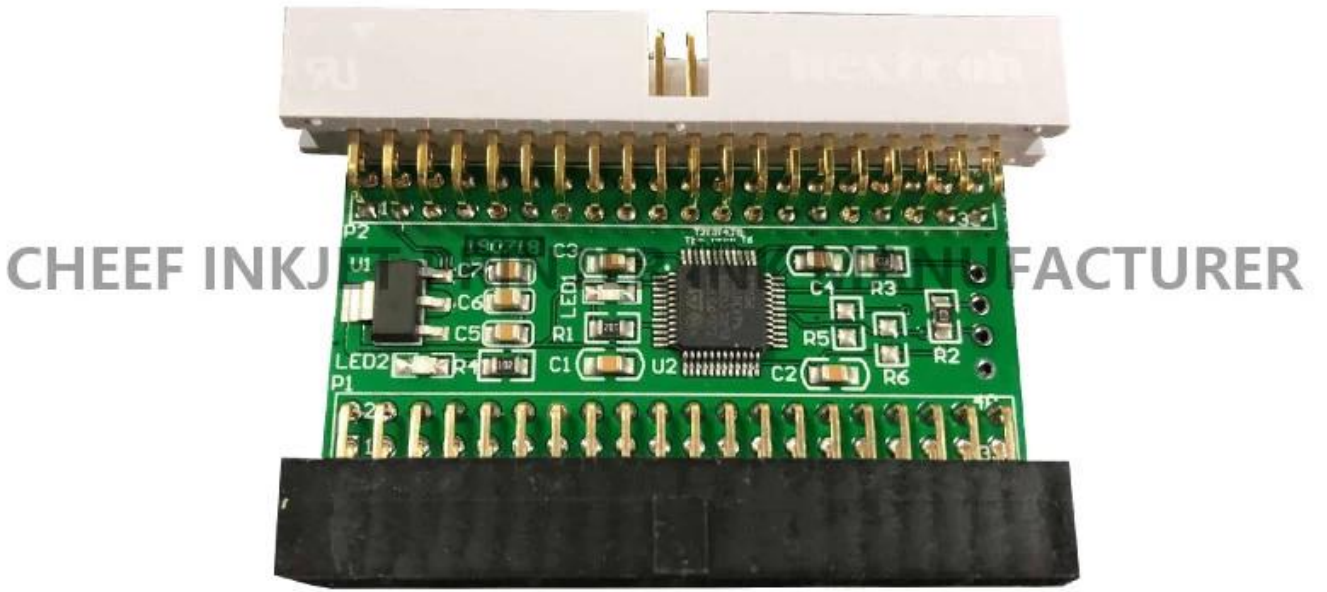

Bölüm NO.	CF-CB01
Bölüm adı	9450 crack kartı
Uyumlu	Imaje Inkjet yazıcı için yedek parçalar

IMAJE inkjet printer spare parts

Product Name	Mold Number	Product Name	Mold Number
RESONATOR - G HEAD	7242	GUTTER BLOCK SINGLE JET,90 SER	28391
AIR FILTER KIT IP 90 -series F	A36022	AIR FILTER FOR IMAJE 9232	PC1572
ONE WAY VALVE FOR S7/S8	13727	QUADRUPLE O RING FOR IMAJE 90	PL1531
ONE WAY VALVE FOR S7/S8	13727	TREBLE O RING FOR IMAJE 90 SER	PL1530
ONE WAY VALVE FOR S7/S8	13727	E type S series one-way valve	5525-B
ONE WAY VALVE FOR S7/S8	13727	OUTPUT CABLE FOR IMAJE S8 POWE	14121-PC1273
GUTTER BLOCK - SINGLE JET - EX	5263	BOARD - POWER SUPPLY - AUTOMAT	14121-PC1271
TUBE CONNECTION 1.6MM	PG0159	POTENTIOMETER	50145
TUBE CONNECTION 1.6MM	PG0160	GUTTER BLOCK TWIN JET,90 SERIES	28392
CONNECTION BOX THREE PORT	ENM0005	COVER (X3) WITH SCREW-G AND M	6180-A
EHT BLOCK	10298	PRINthead COVER FOR IMAJE S SERIES	6180-C
TUBE CONNECTION 4.8MM	ENM0004	REAR COVER GASKET FOR IMAJE S	5909
MAKE-UP BOTTLE FOR IMAJE 0.8L	PL0709	PRINthead COVER GASKET FOR IMA	6061
INK CARTRIDGE BOTTLE FOR IMAJE 0.8L	PL0711	REAR COVER FOR IMAJE S SERIES	6180-B
E Type 90 series G nozzle asse	28270	E Type 90 series head cover se	PC1635
GUTTER BLOCK SINGLE JET,90 SER	28391	Filtro principal 9232	19134
S7 - 9020 MAIN FILTER	17562	CONNECTOR KIT FOR IMAJE 9040	7775
FAN-CONDENSER	20212	CHASSIS FOR IMAJE S SERIES ELE	10133-PC1647
FAN FOR S4/S8/9040	5494	FILTRO-COALESCEN TE-CON ANILLA	7765
E type vacuum recovery pump /T	4295	1/4 STRATGHT CONNECTOR FOR IMA	7767
Type E pump nut	PY0253	E type S8 coupler	6562
WRENCH-HEXAGONAL-CANNON	14434	INPUT CABLE FOR IMAJE S8 SERIE	14121-PC1682
WIRED FAN	28370	E type S series nozzle cap gas	6179
S8 FILTER SCREEN -14µm - G and M HEADS	17673	BOARD-ADP G AND M	6007
S4 - S8 MAIN FILTER	5934	E type 9020 power supply board	36522-PC1270
Original E type 9020 control b	6909	FIXING RING FOR IMAJE 9232 MAI	PC1740
E type P head component	17467	9040 keyboard mask	36266
E type 9040 industrial interfa	36789	E type 512KB memory card	PC1777
FAN FOR S4/S8/9040	5494	MAGNIFYING CIRCUIT BOARD FOR I	28629
PROTECTION GRID-FAN	6689	COUPLER FEMALE COMPLETE M5*2.7	6028
PROTECTOR-RESONATOR	6405	COUPLER FEMALE COMPLETE M5*1.6	50421
HEAD COVER-M HEAD-HEAD WITH FL	15886	E type S series one-way valve	5525
GUTTER BLOCK - SINGLE JET - EX	5263	CONNECTOR-RECUP/BLEED-FOR SING	6092
EHT BLOCK	10298	PUMP CONNECTOR	3199
HEXAGON SCREW FOR IMAJE PUMPHE	ENM00010	S4/S8 BLACK INK FILTER	PG0349
BOARD - POWER SUPPLY - AUTOMAT	14121	OPAQUE FILTER FOR IMAJE S4/S8	PG0350
BOARD-POWER SUPPLY-110V220V-WI	36522	BLACK INK FILTER FOR IMAJE 9040	PG0351
SQUARE MAGNET-10X10-FLAT ELECT	16713	OPAQUE FILTER FOR IMAJE 9040	PG0352
SCREW (X 10) - KNURLED - ALUMI	6206	PRE-HEAD FILTER FOR IMAJE S8	5570
CARTRIDGE - INK FILTER - WITH	5553	ENM25683 FILTER FOR PRINthead	25683
GUTTER BLOCK TWINJET	5261	BOADR-RESON APOR SUPPLY GANDMH	6004
PRESSURE CHAMBER TEFLON MEMBRA	1	FILTER KIT FOR 9232	40989
E type O ring	PL1212	IR FILTER KIT FOR IMAJE 9232	PG0361
PRESSURE SENSOR	7682	ELECTROVALVE VISCOMETER	10086
E type pipe plug	4485	BOADR-RESON APOR SUPPLY GANDMH	11428
FRONT DOOR HINGE(PAIR)	7818	TOP COVER	10251
HINGE(X2)-KEYBOARD	7596	LEVEL SAFETY BLOCK	14123
E type four connection body	6	Ink circuit / Modulo de tinta	37251
E type straight connection	12	PC BOARD CHIP FOR IMAJE (S8 M	PC1909
E type gun seat adjustment cam	5670	PC BOARD CHIP FOR IMAJE (S8 G	PC1910
E type gun seat locking screw	5678	PC BOARD CHIP FOR IMAJE (S8 G	PC1911
E type gun seat adjusted cam (5671	PC BOARD CHIP FOR IMAJE (9040	PC1912
E S series recovery elbow (wit	PY0287	MOTOR-PC 9040/9232	26966
E type 0.8L square bottle cap	PB0148	RESONATOR - P HEAD	17470
KEYBOARD OPERATOR INT-S7 SIGMA	15978-2	OPAQUE FILTER FOR IMAJE S SERIES/9040	6256
E type gun screwdriver	TL0173	Electrovalves block 4 - 9020/9	34044
E Type 90 series G nozzle asse	28270-PC1423	Electrovalves block 4 - 9232 (47086
IMAJE S7s KEYPAD HANDHELD TERM	5280	INPUT CABLE FOR POWER SUPPLY	36522-PC1272
COVER (X3) WITH SCREW-G AND M	6180	E crystal oscillator line	6540
MODULATION ASSEMBLY - G HEAD	18245	NUT-CANNON-HEXA GONAL	14433
E type nozzle cover	5257	SINGLE JET IMP FOR S4	19242
E type 9232 main filter /Y	19134	SPACER	5676
PRINthead FRONT COVER GASKET F	6179-PC1500	E 9028 decoder	PL2418
REAR COVER-SCREW CHc M2*6-SEAL	28676	E 9018 decoder	PL2435
KEYBOARD FOR 9020/9030	28240-P	ASSEMBLED GUTTER SENSOR	38973
E Type 90 series recovery elbo	PY0088	WASH STATION MTG BRACKET ASSY	10012
E S series front panel to indu	14114	Head bracket - long	7329
CHASSIS FOR ELECTROALVES BLOC	28992	BOARD BACKLIT DISPLAY CONVERTER	17704
E S series crystal locking scr	13870	E type S4/S8 nozzle	14431
PROTECTOR-ANTIAPONAMIENTO (*)	17357	HEAD COVER-G HEAD-HEAD WITH FL	15885
PROTECTOR-ANTIAPONAMIENTO(*3)	17358	MODULATION BODY ASSEMBLED GL	40038
PROTECTOR-ANTIAPONAMIENTO(*3)	17568	Five pieces of E maintenance t	TL0175