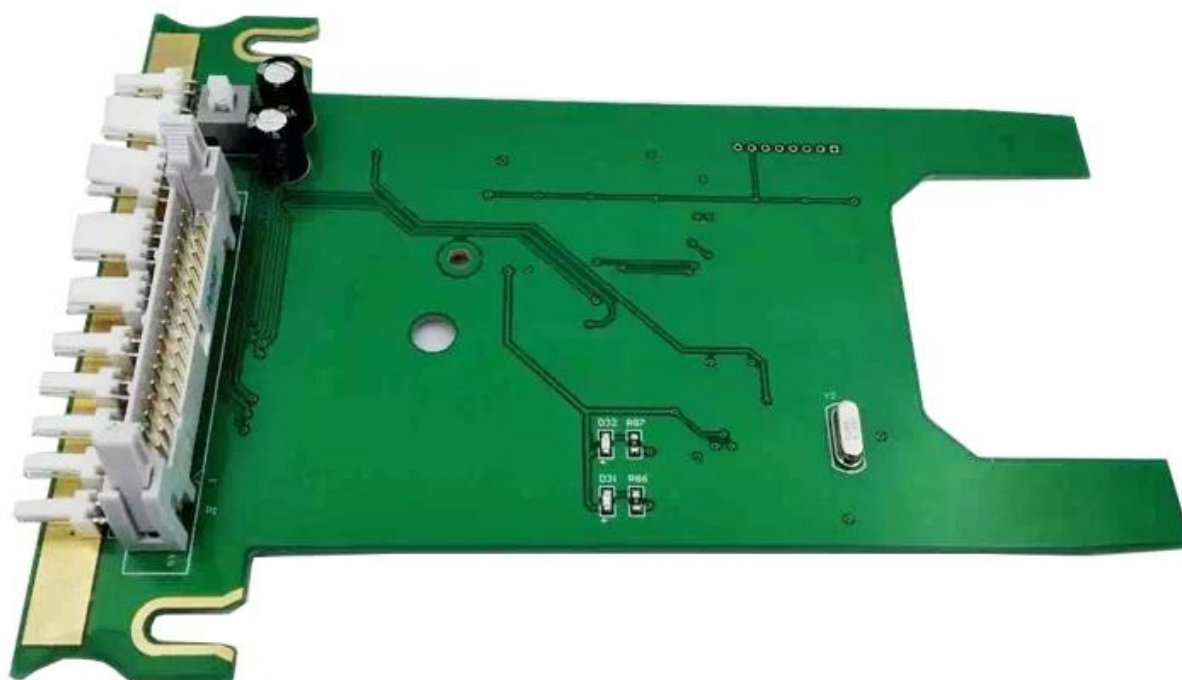

Часть №	PL2418
Часть названия	ДЕКОМПИЛЕРНАЯ ПЛАТА
Совместим с	запасные части для Markem-Image

IMAJE inkjet printer spare parts

Product Name	Mold Number	Product Name	Mold Number
RESONATOR - G HEAD	7242	GUTTER BLOCK SINGLE JET,90 SER	28391
AIR FILTER KIT IP 90 -series F	A36022	AIR FILTER FOR IMAJE 9232	PC1572
ONE WAY VALVE FOR S7/S8	13727	QUADRUPLE O RING FOR IMAJE 90	PL1531
ONE WAY VALVE FOR S7/S8	13727	TREBLE O RING FOR IMAJE 90 SER	PL1530
ONE WAY VALVE FOR S7/S8	13727	E type S series one-way valve	5525-B
ONE WAY VALVE FOR S7/S8	13727	OUTPUT CABLE FOR IMAJE S8 POWE	14121-PC1273
GUTTER BLOCK - SINGLE JET - EX	5263	BOARD - POWER SUPPLY - AUTOMAT	14121-PC1271
TUBE CONNECTION 1.6MM	PG0159	POTENTIOMETER	50145
TUBE CONNECTION 1.6MM	PG0160	GUTTER BLOCK TWIN JET,90 SERIES	28392
CONNECTION BOX THREE PORT	ENM0005	COVER (X3) WITH SCREW-G AND M	6180-A
EHT BLOCK	10298	PRINthead COVER FOR IMAJE S SERIES	6180-C
TUBE CONNECTION 4.8MM	ENM0004	REAR COVER GASKET FOR IMAJE S	5909
MAKE-UP BOTTLE FOR IMAJE 0.8L	PL0709	PRINthead COVER GASKET FOR IMA	6061
INK CARTRIDGE BOTTLE FOR IMAJE 0.8L	PL0711	REAR COVER FOR IMAJE S SERIES	6180-B
E Type 90 series G nozzle asse	28270	E Type 90 series head cover se	PC1635
GUTTER BLOCK SINGLE JET,90 SER	28391	Filtro principal 9232	19134
S7 - 9020 MAIN FILTER	17562	CONNECTOR KIT FOR IMAJE 9040	7775
FAN-CONDENSER	20212	CHASSIS FOR IMAJE S SERIES ELE	10133-PC1647
FAN FOR S4/S8/9040	5494	FILTRO-COALESCECEN TE-CON ANILLA	7765
E type vacuum recovery pump /T	4295	1/4 STRATGHT CONNECTOR FOR IMA	7767
Type E pump nut	PY0253	E type S8 coupler	6562
WRENCH-HEXAGONAL-CANNON	14434	INPUT CABLE FOR IMAJE S8 SERIE	14121-PC1682
WIRED FAN	28370	E type S series nozzle cap gas	6179
S8 FILTER SCREEN -14µm - G and M HEADS	17673	BOARD-ADP G AND M	6007
S4 - S8 MAIN FILTER	5934	E type 9020 power supply board	36522-PC1270
Original E type 9020 control b	6909	FIXING RING FOR IMAJE 9232 MAI	PC1740
E type P head component	17467	9040 keyboard mask	36266
E type 9040 industrial interfa	36789	E type 512KB memory card	PC1777
FAN FOR S4/S8/9040	5494	MAGNIFYING CIRCUIT BOARD FOR I	28629
PROTECTION GRID-FAN	6689	COUPLER FEMALE COMPLETE M5*2.7	6028
PROTECTOR-RESONATOR	6405	COUPLER FEMALE COMPLETE M5*1.6	50421
HEAD COVER-M HEAD-HEAD WITH FL	15886	E type S series one-way valve	5525
GUTTER BLOCK - SINGLE JET - EX	5263	CONNECTOR-RECUP/BLEED-FOR SING	6092
EHT BLOCK	10298	PUMP CONNECTOR	3199
HEXAGON SCREW FOR IMAJE PUMPHE	ENM00010	S4/S8 BLACK INK FILTER	PG0349
BOARD - POWER SUPPLY - AUTOMAT	14121	OPAQUE FILTER FOR IMAJE S4/S8	PG0350
BOARD-POWER SUPPLY-110V220V-WI	36522	BLACK INK FILTER FOR IMAJE 9040	PG0351
SQUARE MAGNET-10X10-FLAT ELECT	16713	OPAQUE FILTER FOR IMAJE 9040	PG0352
SCREW (X 10) - KNURLED - ALUMI	6206	PRE-HEAD FILTER FOR IMAJE S8	5570
CARTRIDGE - INK FILTER - WITH	5553	ENM25683 FILTER FOR PRINthead	25683
GUTTER BLOCK TWINJET	5261	BOADR-RESON APOR SUPPLY GANDMH	6004
PRESSURE CHAMBER TEFLON MEMBRA	1	FILTER KIT FOR 9232	40989
E type O ring	PL1212	IR FILTER KIT FOR IMAJE 9232	PG0361
PRESSURE SENSOR	7682	ELECTROVALVE VISCOMETER	10086
E type pipe plug	4485	BOADR-RESON APOR SUPPLY GANDMH	11428
FRONT DOOR HINGE(PAIR)	7818	TOP COVER	10251
HINGE(X2)-KEYBOARD	7596	LEVEL SAFETY BLOCK	14123
E type four connection body	6	Ink circuit / Modulo de tinta	37251
E type straight connection	12	PC BOARD CHIP FOR IMAJE (S8 M	PC1909
E type gun seat adjustment cam	5670	PC BOARD CHIP FOR IMAJE (S8 G	PC1910
E type gun seat locking screw	5678	PC BOARD CHIP FOR IMAJE (S8 G	PC1911
E type gun seat adjusted cam (5671	PC BOARD CHIP FOR IMAJE (9040	PC1912
E S series recovery elbow (wit	PY0287	MOTOR-PC 9040/9232	26966
E type 0.8L square bottle cap	PB0148	RESONATOR - P HEAD	17470
KEYBOARD OPERATOR INT-S7 SIGMA	15978-2	OPAQUE FILTER FOR IMAJE S SERIES/9040	6256
E type gun screwdriver	TL0173	Electrovalves block 4 - 9020/9	34044
E Type 90 series G nozzle asse	28270-PC1423	Electrovalves block 4 - 9232 (47086
IMAJE S7s KEYPAD HANDHELD TERM	5280	INPUT CABLE FOR POWER SUPPLY	36522-PC1272
COVER (X3) WITH SCREW-G AND M	6180	E crystal oscillator line	6540
MODULATION ASSEMBLY - G HEAD	18245	NUT-CANNON-HEXA GONAL	14433
E type nozzle cover	5257	SINGLE JET IMP FOR S4	19242
E type 9232 main filter /Y	19134	SPACER	5676
PRINthead FRONT COVER GASKET F	6179-PC1500	E 9028 decoder	PL2418
REAR COVER-SCREW CHc M2*6-SEAL	28676	E 9018 decoder	PL2435
KEYBOARD FOR 9020 9030	28240-P	ASSEMBLED GUTTER SENSOR	38973
E Type 90 series recovery elbo	PY0088	WASH STATION MTG BRACKET ASSY	10012
E S series front panel to indu	14114	Head bracket - long	7329
CHASSIS FOR ELECTROALVES BLOC	28992	BOARD BACKLIT DISPLAY CONVERTER	17704
E S series crystal locking scr	13870	E type S4/S8 nozzle	14431
PROTECTOR-ANTIAPONAMIENTO (*)	17357	HEAD COVER-G HEAD-HEAD WITH FL	15885
PROTECTOR-ANTIAPONAMIENTO(*3)	17358	MODULATION BODY ASSEMBLED GL	40038
PROTECTOR-ANTIAPONAMIENTO(*3)	17568	Five pieces of E maintenance t	TL0175