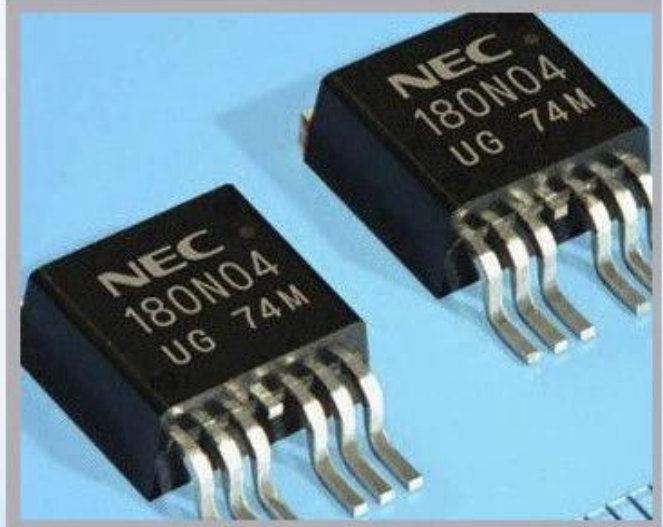

TWO

ELECTRONICS INDUSTRY