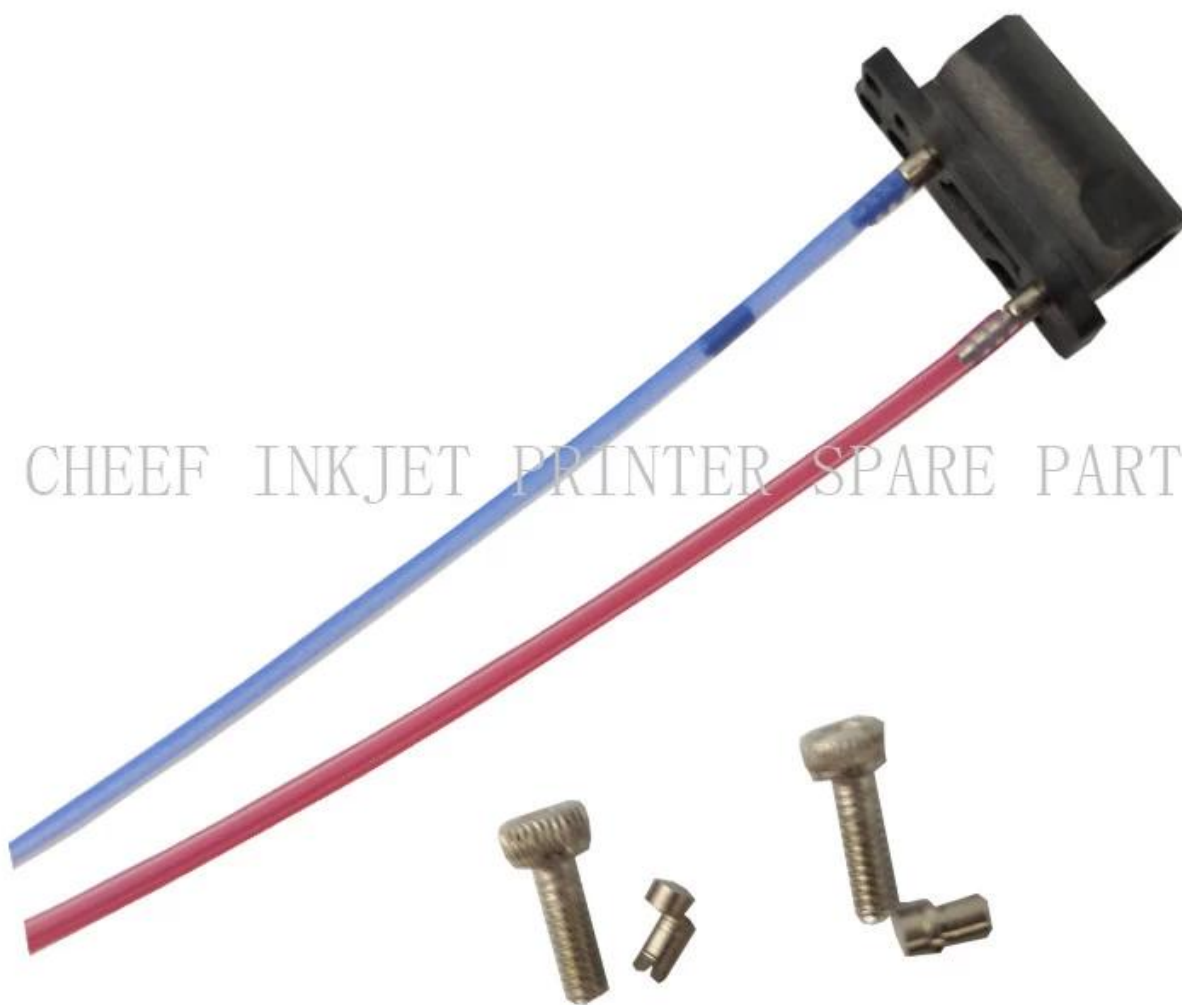

печатная плата SINGLE JET IMP

Часть №	ENM5675
Наименование	ДЕРЖАТЕЛЬ-КАНОН-Г И М
Совместим с	запасные части для image

IMAJE inkjet printer spare parts

Product Name	Mold Number	Product Name	Mold Number
RESONATOR - G HEAD	7242	GUTTER BLOCK SINGLE JET,90 SER	28391
AIR FILTER KIT IP 90 -series F	A36022	AIR FILTER FOR IMAJE 9232	PC1572
ONE WAY VALVE FOR S7/S8	13727	QUADRUPLE O RING FOR IMAJE 90	PL1531
ONE WAY VALVE FOR S7/S8	13727	TREBLE O RING FOR IMAJE 90 SER	PL1530
ONE WAY VALVE FOR S7/S8	13727	E type S series one-way valve	5525-B
ONE WAY VALVE FOR S7/S8	13727	OUTPUT CABLE FOR IMAJE S8 POWE	14121-PC1273
GUTTER BLOCK - SINGLE JET - EX	5263	BOARD - POWER SUPPLY - AUTOMAT	14121-PC1271
TUBE CONNECTION 1.6MM	PG0159	POTENTIOMETER	50145
TUBE CONNECTION 1.6MM	PG0160	GUTTER BLOCK TWIN JET,90 SERIES	28392
CONNECTION BOX THREE PORT	ENM0005	COVER (X3) WITH SCREW-G AND M	6180-A
EHT BLOCK	10298	PRINthead COVER FOR IMAJE S SERIES	6180-C
TUBE CONNECTION 4.8MM	ENM0004	REAR COVER GASKET FOR IMAJE S	5909
MAKE-UP BOTTLE FOR IMAJE 0.8L	PL0709	PRINthead COVER GASKET FOR IMA	6061
INK CARTRIDGE BOTTLE FOR IMAJE 0.8L	PL0711	REAR COVER FOR IMAJE S SERIES	6180-B
E Type 90 series G nozzle asse	28270	E Type 90 series head cover se	PC1635
GUTTER BLOCK SINGLE JET,90 SER	28391	Filtro principal 9232	19134
S7 - 9020 MAIN FILTER	17562	CONNECTOR KIT FOR IMAJE 9040	7775
FAN-CONDENSER	20212	CHASSIS FOR IMAJE S SERIES ELE	10133-PC1647
FAN FOR S4/S8/9040	5494	FILTRO-COALESCEN TE-CON ANILLA	7765
E type vacuum recovery pump /T	4295	1/4 STRATGHT CONNECTOR FOR IMA	7767
Type E pump nut	PY0253	E type S8 coupler	6562
WRENCH-HEXAGONAL-CANNON	14434	INPUT CABLE FOR IMAJE S8 SERIE	14121-PC1682
WIRED FAN	28370	E type S series nozzle cap gas	6179
S8 FILTER SCREEN -14µm - G and M HEADS	17673	BOARD-ADP G AND M	6007
S4 - S8 MAIN FILTER	5934	E type 9020 power supply board	36522-PC1270
Original E type 9020 control b	6909	FIXING RING FOR IMAJE 9232 MAI	PC1740
E type P head component	17467	9040 keyboard mask	36266
E type 9040 industrial interfa	36789	E type 512KB memory card	PC1777
FAN FOR S4/S8/9040	5494	MAGNIFYING CIRCUIT BOARD FOR I	28629
PROTECTION GRID-FAN	6689	COUPLER FEMALE COMPLETE M5*2.7	6028
PROTECTOR-RESONATOR	6405	COUPLER FEMALE COMPLETE M5*1.6	50421
HEAD COVER-M HEAD-HEAD WITH FL	15886	E type S series one-way valve	5525
GUTTER BLOCK - SINGLE JET - EX	5263	CONNECTOR-RECUP/BLEED-FOR SING	6092
EHT BLOCK	10298	PUMP CONNECTOR	3199
HEXAGON SCREW FOR IMAJE PUMPHE	ENM00010	S4/S8 BLACK INK FILTER	PG0349
BOARD - POWER SUPPLY - AUTOMAT	14121	OPAQUE FILTER FOR IMAJE S4/S8	PG0350
BOARD-POWER SUPPLY-110V220V-WI	36522	BLACK INK FILTER FOR IMAJE 9040	PG0351
SQUARE MAGNET-10X10-FLAT ELECT	16713	OPAQUE FILTER FOR IMAJE 9040	PG0352
SCREW (X 10) - KNURLED - ALUMI	6206	PRE-HEAD FILTER FOR IMAJE S8	5570
CARTRIDGE - INK FILTER - WITH	5553	ENM25683 FILTER FOR PRINthead	25683
GUTTER BLOCK TWINJET	5261	BOADR-RESON APOR SUPPLY GANDMH	6004
PRESSURE CHAMBER TEFLON MEMBRA	1	FILTER KIT FOR 9232	40989
E type O ring	PL1212	IR FILTER KIT FOR IMAJE 9232	PG0361
PRESSURE SENSOR	7682	ELECTROVALVE VISCOMETER	10086
E type pipe plug	4485	BOADR-RESON APOR SUPPLY GANDMH	11428
FRONT DOOR HINGE(PAIR)	7818	TOP COVER	10251
HINGE(X2)-KEYBOARD	7596	LEVEL SAFETY BLOCK	14123
E type four connection body	6	Ink circuit / Modulo de tinta	37251
E type straight connection	12	PC BOARD CHIP FOR IMAJE (S8 M	PC1909
E type gun seat adjustment cam	5670	PC BOARD CHIP FOR IMAJE (S8 G	PC1910
E type gun seat locking screw	5678	PC BOARD CHIP FOR IMAJE (S8 G	PC1911
E type gun seat adjusted cam (5671	PC BOARD CHIP FOR IMAJE (9040	PC1912
E S series recovery elbow (wit	PY0287	MOTOR-PC 9040/9232	26966
E type 0.8L square bottle cap	PB0148	RESONATOR - P HEAD	17470
KEYBOARD OPERATOR INT-S7 SIGMA	15978-2	OPAQUE FILTER FOR IMAJE S SERIES/9040	6256
E type gun screwdriver	TL0173	Electrovalves block 4 - 9020/9	34044
E Type 90 series G nozzle asse	28270-PC1423	Electrovalves block 4 - 9232 (47086
IMAJE S7s KEYPAD HANDHELD TERM	5280	INPUT CABLE FOR POWER SUPPLY	36522-PC1272
COVER (X3) WITH SCREW-G AND M	6180	E crystal oscillator line	6540
MODULATION ASSEMBLY - G HEAD	18245	NUT-CANNON-HEXA GONAL	14433
E type nozzle cover	5257	SINGLE JET IMP FOR S4	19242
E type 9232 main filter /Y	19134	SPACER	5676
PRINthead FRONT COVER GASKET F	6179-PC1500	E 9028 decoder	PL2418
REAR COVER-SCREW CHc M2*6-SEAL	28676	E 9018 decoder	PL2435
KEYBOARD FOR 9020 9030	28240-P	ASSEMBLED GUTTER SENSOR	38973
E Type 90 series recovery elbo	PY0088	WASH STATION MTG BRACKET ASSY	10012
E S series front panel to indu	14114	Head bracket - long	7329
CHASSIS FOR ELECTROELVES BLOC	28992	BOARD BACKLIT DISPLAY CONVERTER	17704
E S series crystal locking scr	13870	E type S4/S8 nozzle	14431
PROTECTOR-ANTIAPONAMIENTO (*)	17357	HEAD COVER-G HEAD-HEAD WITH FL	15885
PROTECTOR-ANTIAPONAMIENTO(*3)	17358	MODULATION BODY ASSEMBLED GL	40038
PROTECTOR-ANTIAPONAMIENTO(*3)	17568	Five pieces of E maintenance t	TL0175