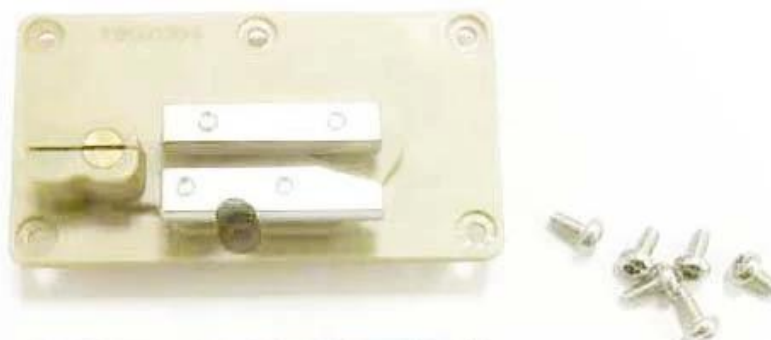

Часть NO.	ГБ-Е55-004474S
Наименование	Электродный блок
Совместимость с принтером	запчасти для Leibinger

CHEEF INKJET PRINTER INC MANUFACTURER

Payment and Shipment

Payment

1. Generally, we accept the following payment methods: T/T; Western Union; paypal. T/T; western union. And our protection only gives the payment ways accepted by Alibaba Trade Assurance.