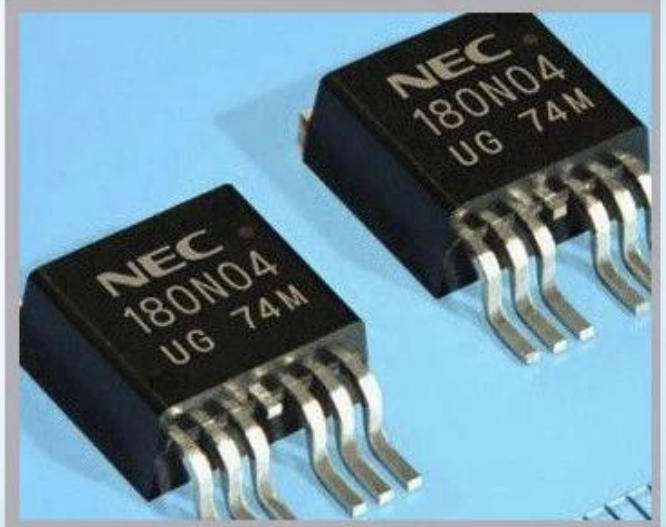

TWO

ELECTRONICS INDUSTRY