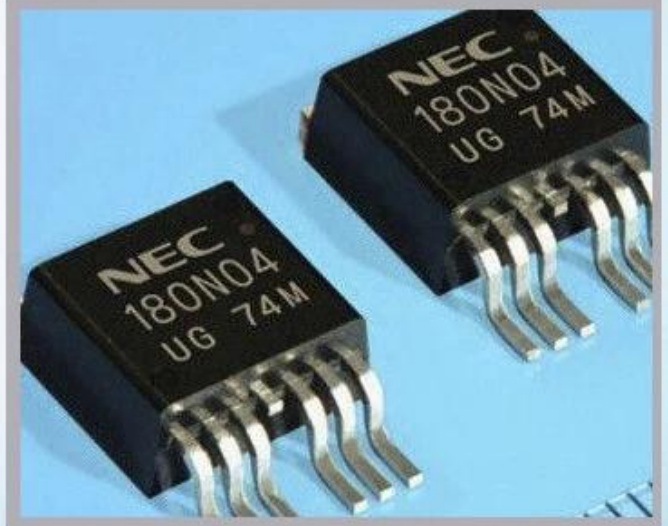

TWO

ELECTRONICS INDUSTRY