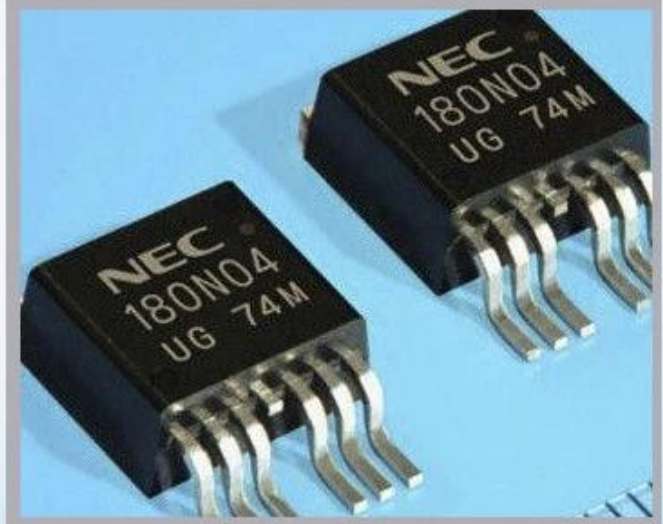

TWO

ELECTRONICS INDUSTRY