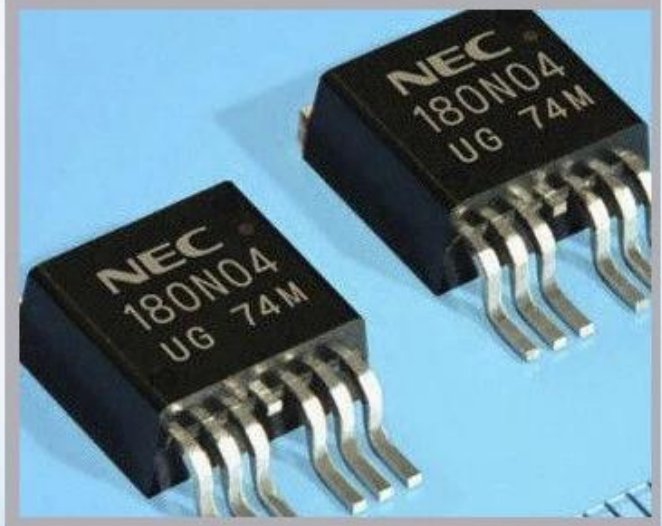

TWO

ELECTRONICS INDUSTRY