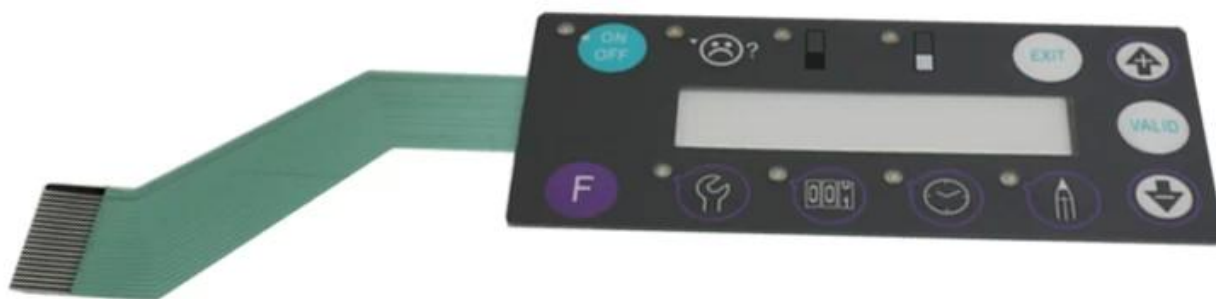

Parte NO.	15978
Nome da peça	E tipo S7 máscara de teclado
Compatível para	peças sobresselentes para markem-imaje

IMAJE inkjet printer spare parts

Product Name	Mold Number	Product Name	Mold Number
RESONATOR - G HEAD	7242	GUTTER BLOCK SINGLE JET,90 SER	28391
AIR FILTER KIT IP 90 -series F	A36022	AIR FILTER FOR IMAJE 9232	PC1572
ONE WAY VALVE FOR S7/S8	13727	QUADRUPLE O RING FOR IMAJE 90	PL1531
ONE WAY VALVE FOR S7/S8	13727	TREBLE O RING FOR IMAJE 90 SER	PL1530
ONE WAY VALVE FOR S7/S8	13727	E type S series one-way valve	5525-B
ONE WAY VALVE FOR S7/S8	13727	OUTPUT CABLE FOR IMAJE S8 POWE	14121-PC1273
GUTTER BLOCK - SINGLE JET - EX	5263	BOARD - POWER SUPPLY - AUTOMAT	14121-PC1271
TUBE CONNECTION 1.6MM	PG0159	POTENTIOMETER	50145
TUBE CONNECTION 1.6MM	PG0160	GUTTER BLOCK TWIN JET,90 SERIES	28392
CONNECTION BOX THREE PORT	ENM0005	COVER (X3) WITH SCREW-G AND M	6180-A
EHT BLOCK	10298	PRINthead COVER FOR IMAJE S SERIES	6180-C
TUBE CONNECTION 4.8MM	ENM0004	REAR COVER GASKET FOR IMAJE S	5909
MAKE-UP BOTTLE FOR IMAJE 0.8L	PL0709	PRINthead COVER GASKET FOR IMA	6061
INK CARTRIDGE BOTTLE FOR IMAJE 0.8L	PL0711	REAR COVER FOR IMAJE S SERIES	6180-B
E Type 90 series G nozzle asse	28270	E Type 90 series head cover se	PC1635
GUTTER BLOCK SINGLE JET,90 SER	28391	Filtro principal 9232	19134
S7 - 9020 MAIN FILTER	17562	CONNECTOR KIT FOR IMAJE 9040	7775
FAN-CONDENSER	20212	CHASSIS FOR IMAJE S SERIES ELE	10133-PC1647
FAN FOR S4/S8/9040	5494	FILTRO-COALESCEN TE-CON ANILLA	7765
E type vacuum recovery pump /T	4295	1/4 STRATGHT CONNECTOR FOR IMA	7767
Type E pump nut	PY0253	E type S8 coupler	6562
WRENCH-HEXAGONAL-CANNON	14434	INPUT CABLE FOR IMAJE S8 SERIE	14121-PC1682
WIRED FAN	28370	E type S series nozzle cap gas	6179
S8 FILTER SCREEN -14µm - G and M HEADS	17673	BOARD-ADP G AND M	6007
S4 - S8 MAIN FILTER	5934	E type 9020 power supply board	36522-PC1270
Original E type 9020 control b	6909	FIXING RING FOR IMAJE 9232 MAI	PC1740
E type P head component	17467	9040 keyboard mask	36266
E type 9040 industrial interfa	36789	E type 512KB memory card	PC1777
FAN FOR S4/S8/9040	5494	MAGNIFYING CIRCUIT BOARD FOR I	28629
PROTECTION GRID-FAN	6689	COUPLER FEMALE COMPLETE M5*2.7	6028
PROTECTOR-RESONATOR	6405	COUPLER FEMALE COMPLETE M5*1.6	50421
HEAD COVER-M HEAD-HEAD WITH FL	15886	E type S series one-way valve	5525
GUTTER BLOCK - SINGLE JET - EX	5263	CONNECTOR-RECUP/BLEED-FOR SING	6092
EHT BLOCK	10298	PUMP CONNECTOR	3199
HEXAGON SCREW FOR IMAJE PUMPHE	ENM00010	S4/S8 BLACK INK FILTER	PG0349
BOARD - POWER SUPPLY - AUTOMAT	14121	OPAQUE FILTER FOR IMAJE S4/S8	PG0350
BOARD-POWER SUPPLY-110V220V-WI	36522	BLACK INK FILTER FOR IMAJE 9040	PG0351
SQUARE MAGNET-10X10-FLAT ELECT	16713	OPAQUE FILTER FOR IMAJE 9040	PG0352
SCREW (X 10) - KNURLED - ALUMI	6206	PRE-HEAD FILTER FOR IMAJE S8	5570
CARTRIDGE - INK FILTER - WITH	5553	ENM25683 FILTER FOR PRINthead	25683
GUTTER BLOCK TWINJET	5261	BOADR-RESON APOR SUPPLY GANDMH	6004
PRESSURE CHAMBER TEFLON MEMBRA	1	FILTER KIT FOR 9232	40989
E type O ring	PL1212	IR FILTER KIT FOR IMAJE 9232	PG0361
PRESSURE SENSOR	7682	ELECTROVALVE VISCOMETER	10086
E type pipe plug	4485	BOADR-RESON APOR SUPPLY GANDMH	11428
FRONT DOOR HINGE(PAIR)	7818	TOP COVER	10251
HINGE(X2)-KEYBOARD	7596	LEVEL SAFETY BLOCK	14123
E type four connection body	6	Ink circuit / Modulo de tinta	37251
E type straight connection	12	PC BOARD CHIP FOR IMAJE (S8 M	PC1909
E type gun seat adjustment cam	5670	PC BOARD CHIP FOR IMAJE (S8 G	PC1910
E type gun seat locking screw	5678	PC BOARD CHIP FOR IMAJE (S8 G	PC1911
E type gun seat adjusted cam (5671	PC BOARD CHIP FOR IMAJE (9040	PC1912
E S series recovery elbow (wit	PY0287	MOTOR-PC 9040/9232	26966
E type 0.8L square bottle cap	PB0148	RESONATOR - P HEAD	17470
KEYBOARD OPERATOR INT-S7 SIGMA	15978-2	OPAQUE FILTER FOR IMAJE S SERIES/9040	6256
E type gun screwdriver	TL0173	Electrovalves block 4 - 9020/9	34044
E Type 90 series G nozzle asse	28270-PC1423	Electrovalves block 4 - 9232 (47086
IMAJE S7s KEYPAD HANDHELD TERM	5280	INPUT CABLE FOR POWER SUPPLY	36522-PC1272
COVER (X3) WITH SCREW-G AND M	6180	E crystal oscillator line	6540
MODULATION ASSEMBLY - G HEAD	18245	NUT-CANNON-HEXA GONAL	14433
E type nozzle cover	5257	SINGLE JET IMP FOR S4	19242
E type 9232 main filter /Y	19134	SPACER	5676
PRINthead FRONT COVER GASKET F	6179-PC1500	E 9028 decoder	PL2418
REAR COVER-SCREW CHc M2*6-SEAL	28676	E 9018 decoder	PL2435
KEYBOARD FOR 9020/9030	28240-P	ASSEMBLED GUTTER SENSOR	38973
E Type 90 series recovery elbo	PY0088	WASH STATION MTG BRACKET ASSY	10012
E S series front panel to indu	14114	Head bracket - long	7329
CHASSIS FOR ELECTROELVES BLOC	28992	BOARD BACKLIT DISPLAY CONVERTER	17704
E S series crystal locking scr	13870	E type S4/S8 nozzle	14431
PROTECTOR-ANTIAPONAMIENTO (*)	17357	HEAD COVER-G HEAD-HEAD WITH FL	15885
PROTECTOR-ANTIAPONAMIENTO(*3)	17358	MODULATION BODY ASSEMBLED GL	40038
PROTECTOR-ANTIAPONAMIENTO(*3)	17568	Five pieces of E maintenance t	TL0175