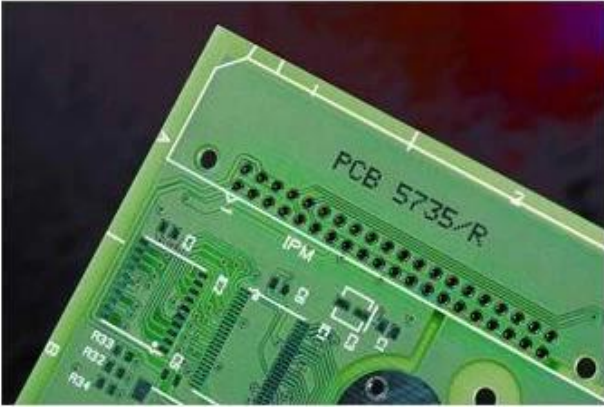

Name : INK
Ref : 5191

su zhou snowfly electronic
technology co., ltd

Phone : 0512-67301180
Postal code : 512122

Expires End : 03/2017

Volume : 1L

Application

Industrial Applications

Our ink is mainly used for famous brand of cij printer like domino, hitachi , imaje, linx , citronix and so on. Our inkjet inks can be used for a variety of applications, such as the industry of cables, electronics, pipes, plastic, pharmaceutical, construction and so on