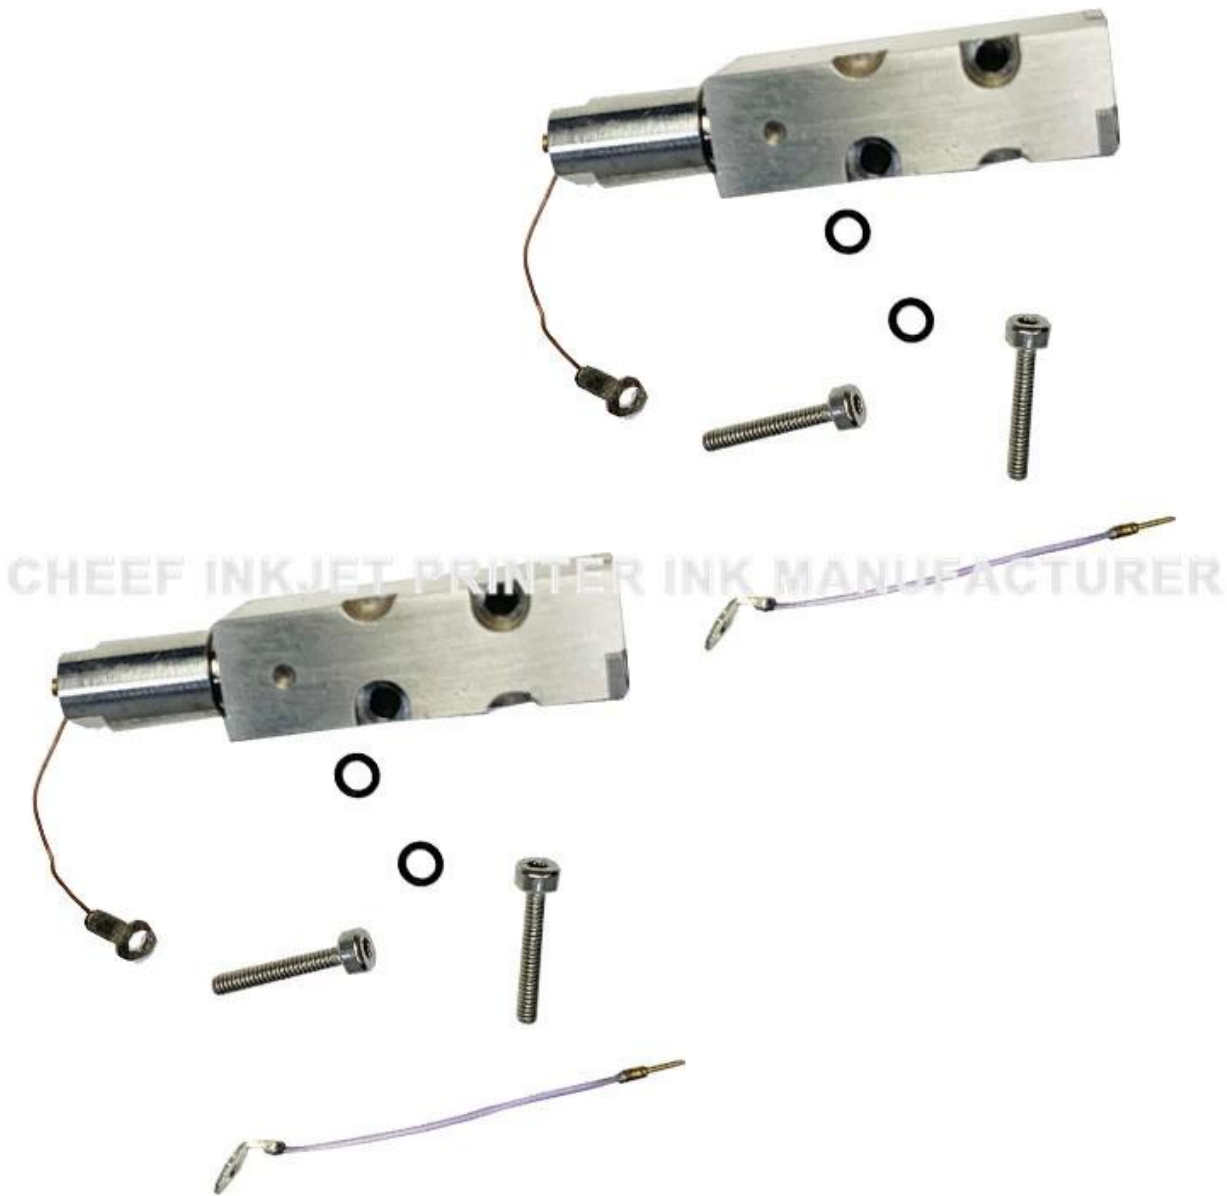

Part #	Enm46086-38540
Part name	E Type 90 series G nozzle assembly
Compatible with	For Imaje

Q1: How to order spare parts?

A: Give us the model of spare parts or images.

Q2: All spare parts for printers you have?