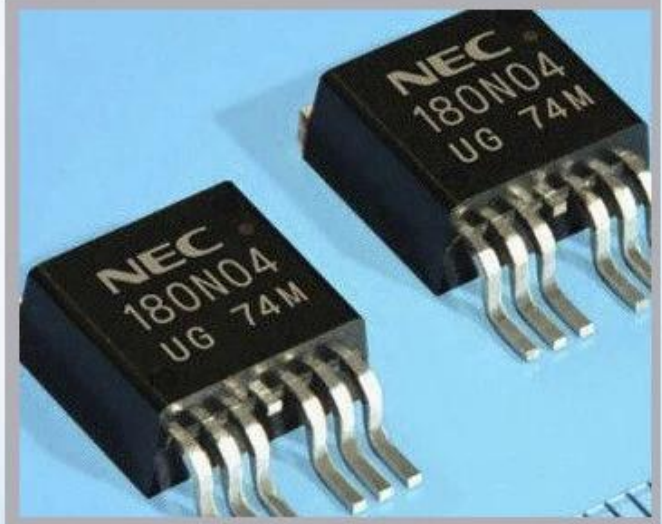

TWO

ELECTRONICS INDUSTRY