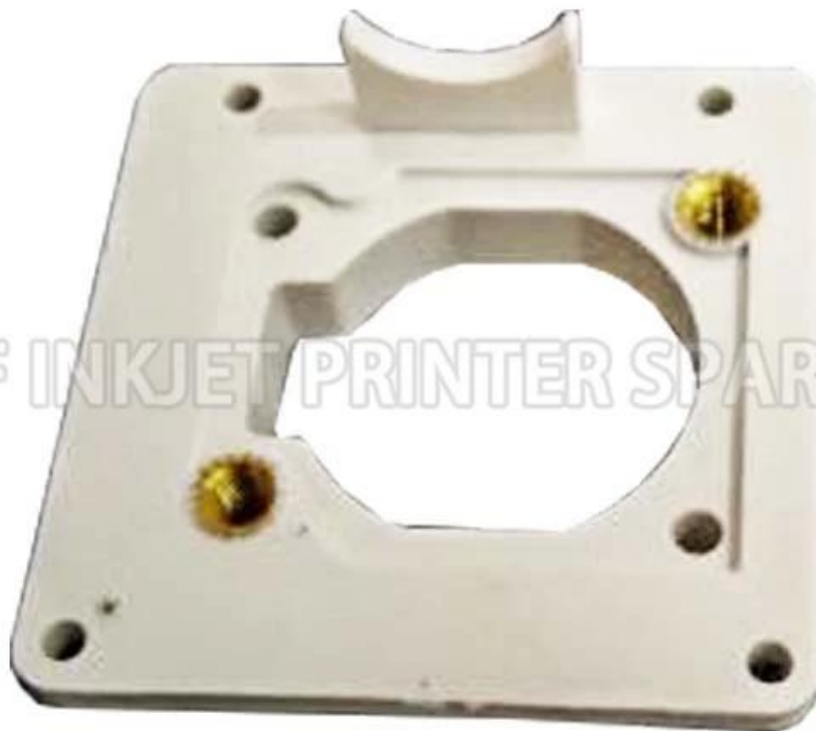

Bahagi #	HB-PC1637
Pangalan ng bahagi	H typePX / PXR / PB heater naayos na bloke
Tugma sa	Para kay Hitachi

CHEEF INKJET PRINTER SPARE PARTS

For Hitachi inkjet printer spare parts

Product Name	Mold Number	Product Name	Mold Number
MAIN FILTER (PB/PX/PXR)	451590	HEAT FIXED BLOCK FOR HITACHI	PC1637
GUTTER FILTER PART FOR HITACHI	451037	HEATER COVER	PC1638
PUMP MEMBRANE FOR HITACHI	451586	MAGNET- HOLSTER FOR PB/PXR/RX	451333
FILTERS KIT(PB/PX/PXR)	PG0244	MIXING TANK GASKET (PX PXR PB RX)	PC1681
MV9 VALVE FILTER FORHITACHI	451518	HITACHI PRESSORSENSOR	451629
55U NOZZLE FORHITACHI	451694	MAKE-UP DETECTOR	PC1709
FIXED COVER OF LEVEL SENSOR	451755	INK LEVEL SENSOR	PC1708
REAR COVER FOR PX	451612	CHARGE ELECTRODE FOR HITACHIPB	451608
REAR COVER FOR RX	451938	HITACHI FILTER75R	451858
FRONT COVER FOR RX	451914	DEFLECTOR FOR HITACHI RX/PX	PC1718
LCD MODEL USED FOR HITACHIPX-R	PC1483	REAR AIR FILTER FORHITACHI	451641
TOUCH PANEL MODEL HITACHIPX-R	PC1485	PRINT HEAD FRONT COVER MODEL	451710
65 MICRON NOZZLE	451670	GUTTER BASE ASSEMBLY 40MICROM	451711
GUTTER TUBE CLAMP KIT USED FOR	451603	MAKEUP/INKFILTERFORHITACHIPXR/	451487
AIR FILTERASSY	451594	MOVABLE COVER KIT FOR SOLENOID	451587-TX
MAKE-UP LEVEL SENSOR FORHITACH	PC1503	NEGATIVE PLATE FORPX(40u)	451716
HOLDER FOR FILTER(WITHOUT FILT	451633	POSITIVE PLATE FOR PX(40u)	451719
NUT FOR HOLDER	451635	SOLENOID VALVE (MV8)	451626
HEATER FRONT COVER FOR HITACHI PX/PXR/P	451614	Fefron Tube 3mm	451064
451453 PRESSURE RECLUCING VALV	451453	MV9 VALVE FOR HITACHI	451476
AIR FITLER FOR HITACHI RX	451947	Cover of Mixing Tank For PXR/R	PL2271
CONNECTOR ASSY FOR HITACHI RXM	PG0289	MOVABLE COVER KIT FOR PX/PB/RX	451626-TX
INK TANK FLOAT SENSOR	451735	TOUCH PANEL (RX)	451849
Gutter Base Assembly RX	451869	REAR CAVER PACKING PARTS	451617
VALVE SOLENOIDDIAPHRAGM	451626-MO	FAN SUB ASSEMBLY (4710KL)	451640
CAP, TANK	451833	COVER SWITCH SUB-ASSEMBLY K	451473
40 MICRON NOZZLE	451646	MOVABLE CORE KIT FOR SOLENOID VALVE (MV1-MV7)	451587
FILTER JOINTASSY	451636	PRINthead FILTER RX	451852
ICU JOINT PARTS	451630	MIXING TANK FOR HITACHIRX/PB	451501
MAIN FILTER (KX/HX)	451167	PB TOUCH SCREEN	PC1362
HOLSTER STD PX	PC1633	FIXED COVER OF LEVEL SENSOR	PC1444
CONNECTOR FIXED BLOCK FOR HITACHI	PC1636	AIR FITLER FOR HITACHIRX	PC1573