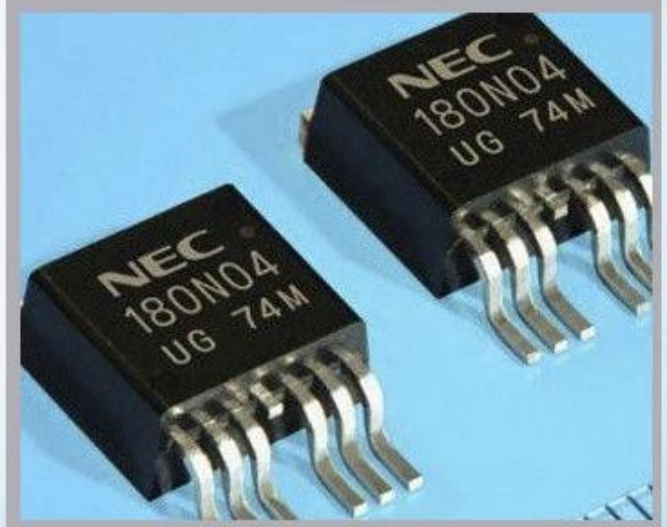

TWO

ELECTRONICS INDUSTRY