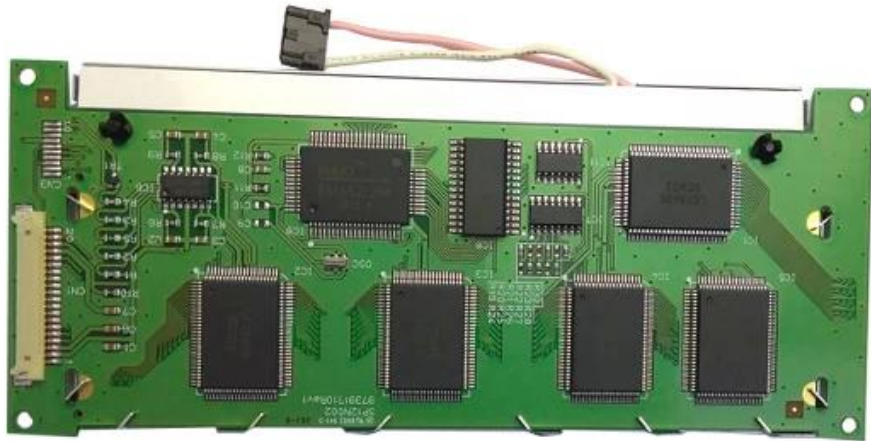

Bahagi NO.	70101
Parteng pangalan	Ipakita para sa Linx
Mga katugmang sa	ekstrang bahagi para sa Linx

For LINX Inkjet Printer Spare Parts

Product name	Mold number	Product name	Mold number
Linx Main filter	73044	ENGLISH MEMBRANE USED FOR LINX6900	PC1449
3 WAY CONNECTOR FILTER KIT	74163	PUMP HEAD FOR 6200(SHORT ROTOR)	72021
Linx Ink Driptube	13004	VENTURI FOR LINX	10301
Linx Ink Driptube	72056	CONNECTOR 3MM FOR LINX	73006
Linx Ink Driptube	13005	FA10674 LINX POWER SUPPLY FOR 4800/4900/6800/6900	10674
Linx Ink Driptube	13003	FILTERS KIT FOR 6200 (5 pieces)	PG0223
MAKE UP BOTTLE FOR LINX 0.5L	PB0079	HEAD COVER FOR LINX 4900	72134
3way connector	20110	SCREW FOR LINX 4900 PRINT HEAD	73181
PUMP HEAD FOR 4900 (SHORT MOTOR)	74147	DRIVE FOR LINX 4200/4800	71073-PP0250
NK CARTRIDGE BOTTLE FOR LINX (BLACK CAP) 0.5L	PB0122	MAGNET FOR LINX 4900 HEAD COVE	PC1575
INK CARTRIDGE BOTTLE (WHITE CAP) 0.5L	PB0123	PRINT HEAD FILTER FOR LINX	74219
INK CARTRIDGE BOTTLE FOR LINX(RED CAP) 0.5L	PB0124	JET PUMP KIT FOR LINX 4900	16006
DRIVER FOR LINX 4900	71073-PP0018	JET PUMP KIT FOR LINX 4800	16071
LINX DRIVER	71073-PP0019	JET PUMP KIT FOR LINX 6200	13416
4800 DIAPLAY PCB ASSY (INCLUDE	70074	PROTECTIVE COVER FOR LINX RESO	PC1762
LINX POWER SUPPLY FOR 4800/490	10674	MK3 VENTURI FOR LINX	16313
SIDE PORT VALVE ASSEMBLY - 2	74151	Printhead valve assembly mk7	74160-PC1786
MEMBRANE FOR CITRONIX 4700	PL1458	OPAQUE CONNECTOR FILTER KIT FOR LINX	74189
MEMBRANE FOR LINX 4800	PL1459	FLUID CONNECTOR 3-WAY (White ink)	20254
MEMBRANE (COLOR) FOR 6800	PL1460	PUMP HEAD FOR 6200(SPECIAL LONG ROTOR)	PP0295
CHINESE MEMBRANE FOR LINX 7300	PL1461	UMP HEAD FOR 4900(LONG ROTOR)	74147-PC1743
CHINESE MEMBRANE FOR LINX 7300	PL1462	PUMP HEAD FOR 6200(LOGN ROTOR)	PP0355
MEMBRANCE FOR LINX 7300	74289	DIRVE FOR 6200(SHORT ROTOR)	PP0357
MEMBRANE FOR LINX 7900(ENGLISH	PL1466	DRIVE FOR 6200 (LONG ROTOR)	PP0358
MEMBRANE FOR LINX 6200	PL1464	6200 INTEGRAL PUMP ASSY (SHORT ROTOR)	PP0237
MEMBRANE FOR LINX 6800(black-a	PL1463	6200 INTEGRAL PUMP ASSY (LONG ROTOR)	PP0356
SIDE PORT VALVE ASSEMBLY - 2	74151	OPAQUE PUMP ASSY (SHORT ROTOR)	PP0360
SOLENOID 3-PORT	74125	OPAQUE PUMP ASSY (LONG ROTOR)	PP0361
PUMP HEAD FOR 4900 (SHORT MOTOR)	74147-PC1158	PUMP FOR 4900(LONG ROTOR)	PP0354
CALIBRATED NOZZLE ASSEMBLY 62	74070	MOULDED INK CAP	74152
PUMP FOR 4200/4800(PUMP HEAD+DRIVER)	PP0232	MEMBRANE FOR LINX 5900(CHINESE	PL2315
PUMP HEAD FOR 4200/4800	PP0231	MK7 PRINTHEAD VALVE FILTER ASSEMBLY(35µ)	74221
FILTERS KIT FOR LINX 4800 (5 pieces)	PG0222	Linx nozzle alignment tool	72116
MOULDED SOLVENT CAP	74153	Linx CJ-400 filter kits Linx C	76504
SOLVENT FILTER (CJ400)	72528		