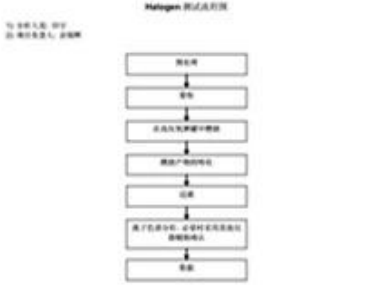

SGS
SHANGHAI

SGS (China) Co., Ltd. No. 3811 Huaiyin Road, Shanghai 201203, P.R. China

SGS

TEST REPORT No. SHAC130636 (1) (2) 2019/04/02 SH, SH