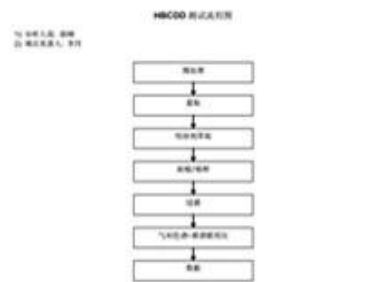

SGS
SHANGHAI

SGS (China) Co., Ltd. No. 3811 Huaiyin Road, Shanghai 201203, P.R. China

SGS

TEST REPORT No. SHAC130636 (1) (2) 2019/04/02 SH, SH