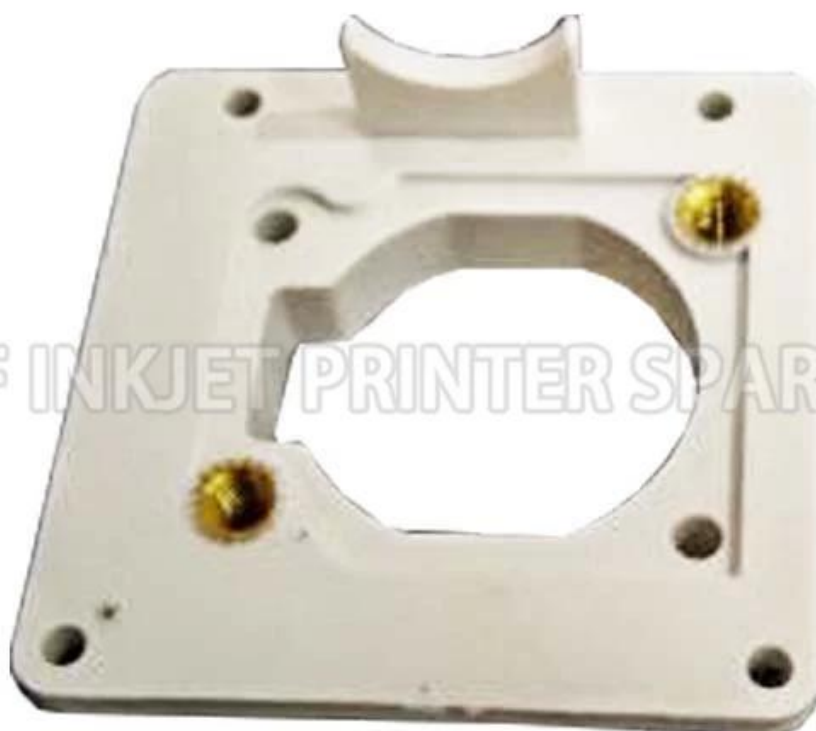

Partie #	HB-PC1637
Nom de la pièce	Bloc fixe chauffant type HPX / PXR / PB
Compatible avec	Pour Hitachi

CHEEF INKJET PRINTER SPARE PARTS

For Hitachi inkjet printer spare parts

Product Name	Mold Number	Product Name	Mold Number
MAIN FILTER (PB/PX/PXR)	451590	HEAT FIXED BLOCK FOR HITACHI	PC1637
GUTTER FILTER PART FOR HITACHI	451037	HEATER COVER	PC1638
PUMP MEMBRANE FOR HITACHI	451586	MAGNET- HOLSTER FOR PB/PXR/RX	451333
FILTERS KIT(PB/PX/PXR)	PG0244	MIXING TANK GASKET (PX PXR PB RX)	PC1681
MV9 VALVE FILTER FORHITACHI	451518	HITACHI PRESSORSENSOR	451629
55U NOZZLE FORHITACHI	451694	MAKE-UP DETECTOR	PC1709
FIXED COVER OF LEVEL SENSOR	451755	INK LEVEL SENSOR	PC1708
REAR COVER FOR PX	451612	CHARGE ELECTRODE FOR HITACHIPB	451608
REAR COVER FOR RX	451938	HITACHI FILTER75R	451858
FRONT COVER FOR RX	451914	DEFLECTOR FOR HITACHI RX/PX	PC1718
LCD MODEL USED FOR HITACHIPX-R	PC1483	REAR AIR FILTER FORHITACHI	451641
TOUCH PANEL MODEL HITACHIPX-R	PC1485	PRINT HEAD FRONT COVER MODEL	451710
65 MICRON NOZZLE	451670	GUTTER BASE ASSEMBLY 40MICROM	451711
GUTTER TUBE CLAMP KIT USED FOR	451603	MAKEUP/INKFILTERFORHITACHIPXR/	451487
AIR FILTERASSY	451594	MOVABLE COVER KIT FOR SOLENOID	451587-TX
MAKE-UP LEVEL SENSOR FORHITACH	PC1503	NEGATIVE PLATE FORPX(40u)	451716
HOLDER FOR FILTER(WITHOUT FILT	451633	POSITIVE PLATE FOR PX(40u)	451719
NUT FOR HOLDER	451635	SOLENOID VALVE (MV8)	451626
HEATER FRONT COVER FOR HITACHI PX/PXR/P	451614	Fefron Tube 3mm	451064
451453 PRESSURE RECLUCING VALV	451453	MV9 VALVE FOR HITACHI	451476
AIR FITLER FOR HITACHI RX	451947	Cover of Mixing Tank For PXR/R	PL2271
CONNECTOR ASSY FOR HITACHI RXM	PG0289	MOVABLE COVER KIT FOR PX/PB/RX	451626-TX
INK TANK FLOAT SENSOR	451735	TOUCH PANEL (RX)	451849
Gutter Base Assembly RX	451869	REAR CAVER PACKING PARTS	451617
VALVE SOLENOIDDIAPHRAGM	451626-MO	FAN SUB ASSEMBLY (4710KL)	451640
CAP, TANK	451833	COVER SWITCH SUB-ASSEMBLY K	451473
40 MICRON NOZZLE	451646	MOVABLE CORE KIT FOR SOLENOID VALVE (MV1-MV7)	451587
FILTER JOINTASSY	451636	PRINTHEAD FILTER RX	451852
ICU JOINT PARTS	451630	MIXING TANK FOR HITACHIRX/PB	451501
MAIN FILTER (KX/HX)	451167	PB TOUCH SCREEN	PC1362
HOLSTER STD PX	PC1633	FIXED COVER OF LEVEL SENSOR	PC1444
CONNECTOR FIXED BLOCK FOR HITACHI	PC1636	AIR FITLER FOR HITACHIRX	PC1573