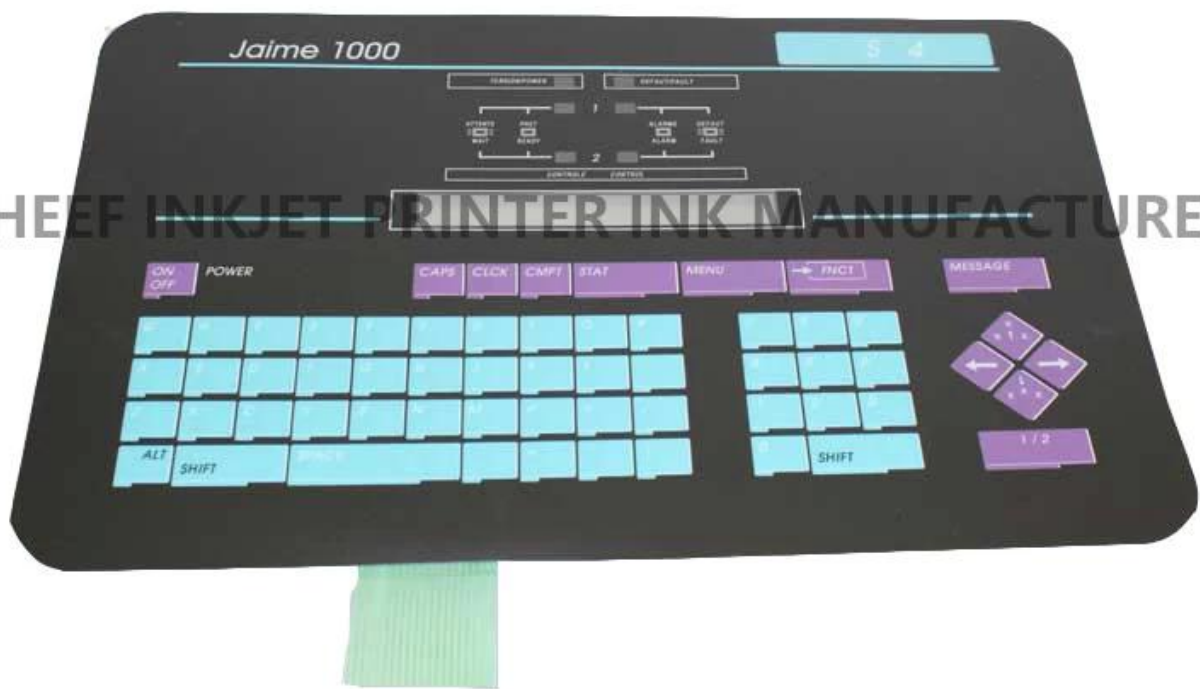

Teile-Nr.	ENM10248
Teilname	S4 KLASSISCHE TASTATUR
Kompatibel mit	Ersatzteile für Imaje Inkjet-Drucker

IMAJE inkjet printer spare parts

Product Name	Mold Number	Product Name	Mold Number
RESONATOR - G HEAD	7242	GUTTER BLOCK SINGLE JET,90 SER	28391
AIR FILTER KIT IP 90 -series F	A36022	AIR FILTER FOR IMAJE 9232	PC1572
ONE WAY VALVE FOR S7/S8	13727	QUADRUPLE O RING FOR IMAJE 90	PL1531
ONE WAY VALVE FOR S7/S8	13727	TREBLE O RING FOR IMAJE 90 SER	PL1530
ONE WAY VALVE FOR S7/S8	13727	E type S series one-way valve	5525-B
ONE WAY VALVE FOR S7/S8	13727	OUTPUT CABLE FOR IMAJE S8 POWE	14121-PC1273
GUTTER BLOCK - SINGLE JET - EX	5263	BOARD - POWER SUPPLY - AUTOMAT	14121-PC1271
TUBE CONNECTION 1.6MM	PG0159	POTENTIOMETER	50145
TUBE CONNECTION 1.6MM	PG0160	GUTTER BLOCK TWIN JET,90 SERIES	28392
CONNECTION BOX THREE PORT	ENM0005	COVER (X3) WITH SCREW-G AND M	6180-A
EHT BLOCK	10298	PRINthead COVER FOR IMAJE S SERIES	6180-C
TUBE CONNECTION 4.8MM	ENM0004	REAR COVER GASKET FOR IMAJE S	5909
MAKE-UP BOTTLE FOR IMAJE 0.8L	PL0709	PRINthead COVER GASKET FOR IMA	6061
INK CARTRIDGE BOTTLE FOR IMAJE 0.8L	PL0711	REAR COVER FOR IMAJE S SERIES	6180-B
E Type 90 series G nozzle asse	28270	E Type 90 series head cover se	PC1635
GUTTER BLOCK SINGLE JET,90 SER	28391	Filtro principal 9232	19134
S7 - 9020 MAIN FILTER	17562	CONNECTOR KIT FOR IMAJE 9040	7775
FAN-CONDENSER	20212	CHASSIS FOR IMAJE S SERIES ELE	10133-PC1647
FAN FOR S4/S8/9040	5494	FILTRO-COALESCEN TE-CON ANILLA	7765
E type vacuum recovery pump /T	4295	1/4 STRATGHT CONNECTOR FOR IMA	7767
Type E pump nut	PY0253	E type S8 coupler	6562
WRENCH-HEXAGONAL-CANNON	14434	INPUT CABLE FOR IMAJE S8 SERIE	14121-PC1682
WIRED FAN	28370	E type S series nozzle cap gas	6179
S8 FILTER SCREEN -14µm - G and M HEADS	17673	BOARD-ADP G AND M	6007
S4 - S8 MAIN FILTER	5934	E type 9020 power supply board	36522-PC1270
Original E type 9020 control b	6909	FIXING RING FOR IMAJE 9232 MAI	PC1740
E type P head component	17467	9040 keyboard mask	36266
E type 9040 industrial interfa	36789	E type 512KB memory card	PC1777
FAN FOR S4/S8/9040	5494	MAGNIFYING CIRCUIT BOARD FOR I	28629
PROTECTION GRID-FAN	6689	COUPLER FEMALE COMPLETE M5*2.7	6028
PROTECTOR-RESONATOR	6405	COUPLER FEMALE COMPLETE M5*1.6	50421
HEAD COVER-M HEAD-HEAD WITH FL	15886	E type S series one-way valve	5525
GUTTER BLOCK - SINGLE JET - EX	5263	CONNECTOR-RECUP/BLEED-FOR SING	6092
EHT BLOCK	10298	PUMP CONNECTOR	3199
HEXAGON SCREW FOR IMAJE PUMPHE	ENM00010	S4/S8 BLACK INK FILTER	PG0349
BOARD - POWER SUPPLY - AUTOMAT	14121	OPAQUE FILTER FOR IMAJE S4/S8	PG0350
BOARD-POWER SUPPLY-110V220V-WI	36522	BLACK INK FILTER FOR IMAJE 9040	PG0351
SQUARE MAGNET-10X10-FLAT ELECT	16713	OPAQUE FILTER FOR IMAJE 9040	PG0352
SCREW (X 10) - KNURLED - ALUMI	6206	PRE-HEAD FILTER FOR IMAJE S8	5570
CARTRIDGE - INK FILTER - WITH	5553	ENM25683 FILTER FOR PRINthead	25683
GUTTER BLOCK TWINJET	5261	BOADR-RESON APOR SUPPLY GANDMH	6004
PRESSURE CHAMBER TEFLON MEMBRA	1	FILTER KIT FOR 9232	40989
E type O ring	PL1212	IR FILTER KIT FOR IMAJE 9232	PG0361
PRESSURE SENSOR	7682	ELECTROVALVE VISCOMETER	10086
E type pipe plug	4485	BOADR-RESON APOR SUPPLY GANDMH	11428
FRONT DOOR HINGE(PAIR)	7818	TOP COVER	10251
HINGE(X2)-KEYBOARD	7596	LEVEL SAFETY BLOCK	14123
E type four connection body	6	Ink circuit / Modulo de tinta	37251
E type straight connection	12	PC BOARD CHIP FOR IMAJE (S8 M	PC1909
E type gun seat adjustment cam	5670	PC BOARD CHIP FOR IMAJE (S8 G	PC1910
E type gun seat locking screw	5678	PC BOARD CHIP FOR IMAJE (S8 G	PC1911
E type gun seat adjusted cam (5671	PC BOARD CHIP FOR IMAJE (9040	PC1912
E S series recovery elbow (wit	PY0287	MOTOR-PC 9040/9232	26966
E type 0.8L square bottle cap	PB0148	RESONATOR - P HEAD	17470
KEYBOARD OPERATOR INT-S7 SIGMA	15978-2	OPAQUE FILTER FOR IMAJE S SERIES/9040	6256
E type gun screwdriver	TL0173	Electrovalves block 4 - 9020/9	34044
E Type 90 series G nozzle asse	28270-PC1423	Electrovalves block 4 - 9232 (47086
IMAJE S7s KEYPAD HANDHELD TERM	5280	INPUT CABLE FOR POWER SUPPLY	36522-PC1272
COVER (X3) WITH SCREW-G AND M	6180	E crystal oscillator line	6540
MODULATION ASSEMBLY - G HEAD	18245	NUT-CANNON-HEXA GONAL	14433
E type nozzle cover	5257	SINGLE JET IMP FOR S4	19242
E type 9232 main filter /Y	19134	SPACER	5676
PRINthead FRONT COVER GASKET F	6179-PC1500	E 9028 decoder	PL2418
REAR COVER-SCREW CHc M2*6-SEAL	28676	E 9018 decoder	PL2435
KEYBOARD FOR 9020/9030	28240-P	ASSEMBLED GUTTER SENSOR	38973
E Type 90 series recovery elbo	PY0088	WASH STATION MTG BRACKET ASSY	10012
E S series front panel to indu	14114	Head bracket - long	7329
CHASSIS FOR ELECTROELVES BLOC	28992	BOARD BACKLIT DISPLAY CONVERTER	17704
E S series crystal locking scr	13870	E type S4/S8 nozzle	14431
PROTECTOR-ANTIAPONAMIENTO (*)	17357	HEAD COVER-G HEAD-HEAD WITH FL	15885
PROTECTOR-ANTIAPONAMIENTO(*3)	17358	MODULATION BODY ASSEMBLED GL	40038
PROTECTOR-ANTIAPONAMIENTO(*3)	17568	Five pieces of E maintenance t	TL0175