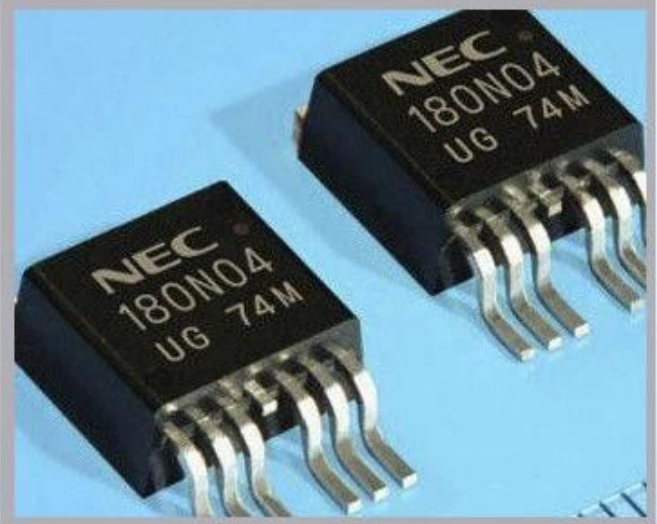

TWO
ELECTRONICS INDUSTRY