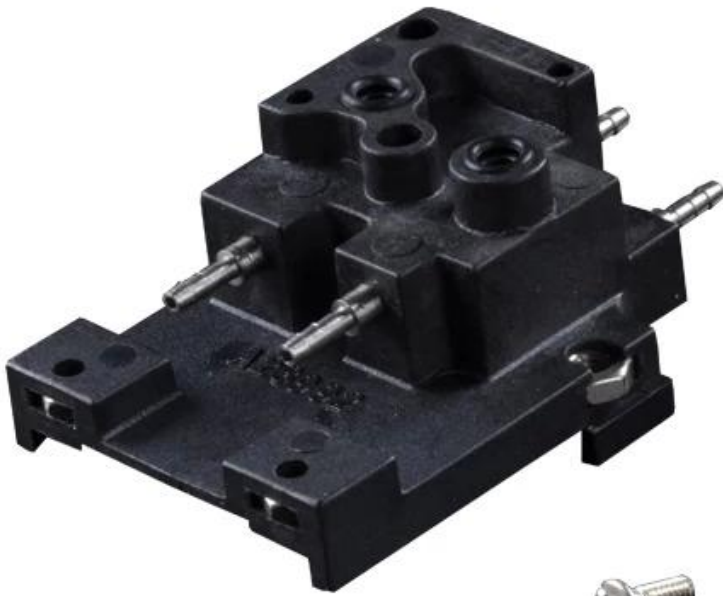

Teil Nr.	28992
Teilname	FAHRGESTELL FÜR ELEKTROEALVES BLOCK
Kompatibel zu	Ersatzteile für Markem-Imaje

IMAJE inkjet printer spare parts

Product Name	Mold Number	Product Name	Mold Number
RESONATOR - G HEAD	7242	GUTTER BLOCK SINGLE JET,90 SER	28391
AIR FILTER KIT IP 90 -series F	A36022	AIR FILTER FOR IMAJE 9232	PC1572
ONE WAY VALVE FOR S7/S8	13727	QUADRUPLE O RING FOR IMAJE 90	PL1531
ONE WAY VALVE FOR S7/S8	13727	TREBLE O RING FOR IMAJE 90 SER	PL1530
ONE WAY VALVE FOR S7/S8	13727	E type S series one-way valve	5525-B
ONE WAY VALVE FOR S7/S8	13727	OUTPUT CABLE FOR IMAJE S8 POWE	14121-PC1273
GUTTER BLOCK - SINGLE JET - EX	5263	BOARD - POWER SUPPLY - AUTOMAT	14121-PC1271
TUBE CONNECTION 1.6MM	PG0159	POTENTIOMETER	50145
TUBE CONNECTION 1.6MM	PG0160	GUTTER BLOCK TWIN JET,90 SERIES	28392
CONNECTION BOX THREE PORT	ENM0005	COVER (X3) WITH SCREW-G AND M	6180-A
EHT BLOCK	10298	PRINthead COVER FOR IMAJE S SERIES	6180-C
TUBE CONNECTION 4.8MM	ENM0004	REAR COVER GASKET FOR IMAJE S	5909
MAKE-UP BOTTLE FOR IMAJE 0.8L	PL0709	PRINthead COVER GASKET FOR IMA	6061
INK CARTRIDGE BOTTLE FOR IMAJE 0.8L	PL0711	REAR COVER FOR IMAJE S SERIES	6180-B
E Type 90 series G nozzle asse	28270	E Type 90 series head cover se	PC1635
GUTTER BLOCK SINGLE JET,90 SER	28391	Filtro principal 9232	19134
S7 - 9020 MAIN FILTER	17562	CONNECTOR KIT FOR IMAJE 9040	7775
FAN-CONDENSER	20212	CHASSIS FOR IMAJE S SERIES ELE	10133-PC1647
FAN FOR S4/S8/9040	5494	FILTRO-COALESCEN TE-CON ANILLA	7765
E type vacuum recovery pump /T	4295	1/4 STRATGHT CONNECTOR FOR IMA	7767
Type E pump nut	PY0253	E type S8 coupler	6562
WRENCH-HEXAGONAL-CANNON	14434	INPUT CABLE FOR IMAJE S8 SERIE	14121-PC1682
WIRED FAN	28370	E type S series nozzle cap gas	6179
S8 FILTER SCREEN -14µm - G and M HEADS	17673	BOARD-ADP G AND M	6007
S4 - S8 MAIN FILTER	5934	E type 9020 power supply board	36522-PC1270
Original E type 9020 control b	6909	FIXING RING FOR IMAJE 9232 MAI	PC1740
E type P head component	17467	9040 keyboard mask	36266
E type 9040 industrial interfa	36789	E type 512KB memory card	PC1777
FAN FOR S4/S8/9040	5494	MAGNIFYING CIRCUIT BOARD FOR I	28629
PROTECTION GRID-FAN	6689	COUPLER FEMALE COMPLETE M5*2.7	6028
PROTECTOR-RESONATOR	6405	COUPLER FEMALE COMPLETE M5*1.6	50421
HEAD COVER-M HEAD-HEAD WITH FL	15886	E type S series one-way valve	5525
GUTTER BLOCK - SINGLE JET - EX	5263	CONNECTOR-RECUP/BLEED-FOR SING	6092
EHT BLOCK	10298	PUMP CONNECTOR	3199
HEXAGON SCREW FOR IMAJE PUMPHE	ENM00010	S4/S8 BLACK INK FILTER	PG0349
BOARD - POWER SUPPLY - AUTOMAT	14121	OPAQUE FILTER FOR IMAJE S4/S8	PG0350
BOARD-POWER SUPPLY-110V220V-WI	36522	BLACK INK FILTER FOR IMAJE 9040	PG0351
SQUARE MAGNET-10X10-FLAT ELECT	16713	OPAQUE FILTER FOR IMAJE 9040	PG0352
SCREW (X 10) - KNURLED - ALUMI	6206	PRE-HEAD FILTER FOR IMAJE S8	5570
CARTRIDGE - INK FILTER - WITH	5553	ENM25683 FILTER FOR PRINthead	25683
GUTTER BLOCK TWINJET	5261	BOADR-RESON APOR SUPPLY GANDMH	6004
PRESSURE CHAMBER TEFLON MEMBRA	1	FILTER KIT FOR 9232	40989
E type O ring	PL1212	IR FILTER KIT FOR IMAJE 9232	PG0361
PRESSURE SENSOR	7682	ELECTROVALVE VISCOMETER	10086
E type pipe plug	4485	BOADR-RESON APOR SUPPLY GANDMH	11428
FRONT DOOR HINGE(PAIR)	7818	TOP COVER	10251
HINGE(X2)-KEYBOARD	7596	LEVEL SAFETY BLOCK	14123
E type four connection body	6	Ink circuit / Modulo de tinta	37251
E type straight connection	12	PC BOARD CHIP FOR IMAJE (S8 M	PC1909
E type gun seat adjustment cam	5670	PC BOARD CHIP FOR IMAJE (S8 G	PC1910
E type gun seat locking screw	5678	PC BOARD CHIP FOR IMAJE (S8 G	PC1911
E type gun seat adjusted cam (5671	PC BOARD CHIP FOR IMAJE (9040	PC1912
E S series recovery elbow (wit	PY0287	MOTOR-PC 9040/9232	26966
E type 0.8L square bottle cap	PB0148	RESONATOR - P HEAD	17470
KEYBOARD OPERATOR INT-S7 SIGMA	15978-2	OPAQUE FILTER FOR IMAJE S SERIES/9040	6256
E type gun screwdriver	TL0173	Electrovalves block 4 - 9020/9	34044
E Type 90 series G nozzle asse	28270-PC1423	Electrovalves block 4 - 9232 (47086
IMAJE S7s KEYPAD HANDHELD TERM	5280	INPUT CABLE FOR POWER SUPPLY	36522-PC1272
COVER (X3) WITH SCREW-G AND M	6180	E crystal oscillator line	6540
MODULATION ASSEMBLY - G HEAD	18245	NUT-CANNON-HEXA GONAL	14433
E type nozzle cover	5257	SINGLE JET IMP FOR S4	19242
E type 9232 main filter /Y	19134	SPACER	5676
PRINthead FRONT COVER GASKET F	6179-PC1500	E 9028 decoder	PL2418
REAR COVER-SCREW CHc M2*6-SEAL	28676	E 9018 decoder	PL2435
KEYBOARD FOR 9020/9030	28240-P	ASSEMBLED GUTTER SENSOR	38973
E Type 90 series recovery elbo	PY0088	WASH STATION MTG BRACKET ASSY	10012
E S series front panel to indu	14114	Head bracket - long	7329
CHASSIS FOR ELECTROALVES BLOC	28992	BOARD BACKLIT DISPLAY CONVERTER	17704
E S series crystal locking scr	13870	E type S4/S8 nozzle	14431
PROTECTOR-ANTIAPONAMIENTO (*)	17357	HEAD COVER-G HEAD-HEAD WITH FL	15885
PROTECTOR-ANTIAPONAMIENTO(*3)	17358	MODULATION BODY ASSEMBLED GL	40038
PROTECTOR-ANTIAPONAMIENTO(*3)	17568	Five pieces of E maintenance t	TL0175