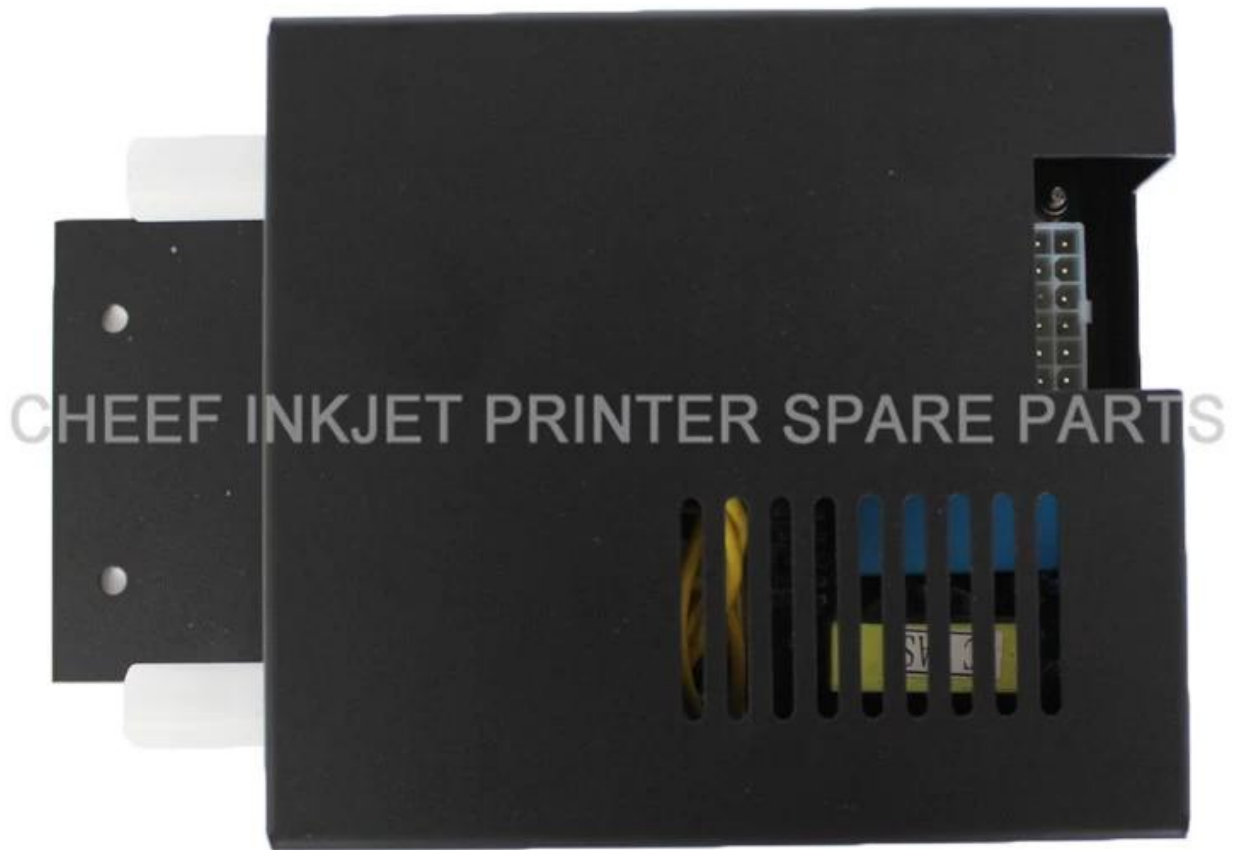

□□	/
□□□	□□□
□□	Linux□□

For LINX Inkjet Printer Spare Parts

Product name	Mold number	Product name	Mold number
Linx Main filter	73044	ENGLISH MEMBRANE USED FOR LINX6900	PC1449
3 WAY CONNECTOR FILTER KIT	74163	PUMP HEAD FOR 6200(SHORT ROTOR)	72021
Linx Ink Driptube	13004	VENTURI FOR LINX	10301
Linx Ink Driptube	72056	CONNECTOR 3MM FOR LINX	73006
Linx Ink Driptube	13005	FA10674 LINX POWER SUPPLY FOR 4800/4900/6800/6900	10674
Linx Ink Driptube	13003	FILTERS KIT FOR 6200 (5 pieces)	PG0223
MAKE UP BOTTLE FOR LINX 0.5L	PB0079	HEAD COVER FOR LINX 4900	72134
3way connector	20110	SCREW FOR LINX 4900 PRINT HEAD	73181
PUMP HEAD FOR 4900 (SHORT MOTOR)	74147	DRIVE FOR LINX 4200/4800	71073-PP0250
NK CARTRIDGE BOTTLE FOR LINX (BLACK CAP) 0.5L	PB0122	MAGNET FOR LINX 4900 HEAD COVE	PC1575
INK CARTRIDGE BOTTLE (WHITE CAP) 0.5L	PB0123	PRINT HEAD FILTER FOR LINX	74219
INK CARTRIDGE BOTTLE FOR LINX(RED CAP) 0.5L	PB0124	JET PUMP KIT FOR LINX 4900	16006
DRIVER FOR LINX 4900	71073-PP0018	JET PUMP KIT FOR LINX 4800	16071
LINX DRIVER	71073-PP0019	JET PUMP KIT FOR LINX 6200	13416
4800 DIAPLAY PCB ASSY (INCLUDE	70074	PROTECTIVE COVER FOR LINX RESO	PC1762
LINX POWER SUPPLY FOR 4800/490	10674	MK3 VENTURI FOR LINX	16313
SIDE PORT VALVE ASSEMBLY - 2	74151	Printhead valve assembly mk7	74160-PC1786
MEMBRANE FOR CITRONIX 4700	PL1458	OPAQUE CONNECTOR FILTER KIT FOR LINX	74189
MEMBRANE FOR LINX 4800	PL1459	FLUID CONNECTOR 3-WAY (White ink)	20254
MEMBRANE (COLOR) FOR 6800	PL1460	PUMP HEAD FOR 6200(SPECIAL LONG ROTOR)	PP0295
CHINESE MEMBRANE FOR LINX 7300	PL1461	UMP HEAD FOR 4900(LONG ROTOR)	74147-PC1743
CHINESE MEMBRANE FOR LINX 7300	PL1462	PUMP HEAD FOR 6200(LOGN ROTOR)	PP0355
MEMBRANCE FOR LINX 7300	74289	DIRVE FOR 6200(SHORT ROTOR)	PP0357
MEMBRANE FOR LINX 7900(ENGLISH	PL1466	DRIVE FOR 6200 (LONG ROTOR)	PP0358
MEMBRANE FOR LINX 6200	PL1464	6200 INTEGRAL PUMP ASSY (SHORT ROTOR)	PP0237
MEMBRANE FOR LINX 6800(black-a	PL1463	6200 INTEGRAL PUMP ASSY (LONG ROTOR)	PP0356
SIDE PORT VALVE ASSEMBLY - 2	74151	OPAQUE PUMP ASSY (SHORT ROTOR)	PP0360
SOLENOID 3-PORT	74125	OPAQUE PUMP ASSY (LONG ROTOR)	PP0361
PUMP HEAD FOR 4900 (SHORT MOTOR)	74147-PC1158	PUMP FOR 4900(LONG ROTOR)	PP0354
CALIBRATED NOZZLE ASSEMBLY 62	74070	MOULDED INK CAP	74152
PUMP FOR 4200/4800(PUMP HEAD+DRIVER)	PP0232	MEMBRANE FOR LINX 5900(CHINESE	PL2315
PUMP HEAD FOR 4200/4800	PP0231	MK7 PRINthead VALVE FILTER ASSEMBLY(35µ)	74221
FILTERS KIT FOR LINX 4800 (5 pieces)	PG0222	Linx nozzle alignment tool	72116
MOULDED SOLVENT CAP	74153	Linx CJ-400 filter kits Linx C	76504
SOLVENT FILTER (CJ400)	72528		