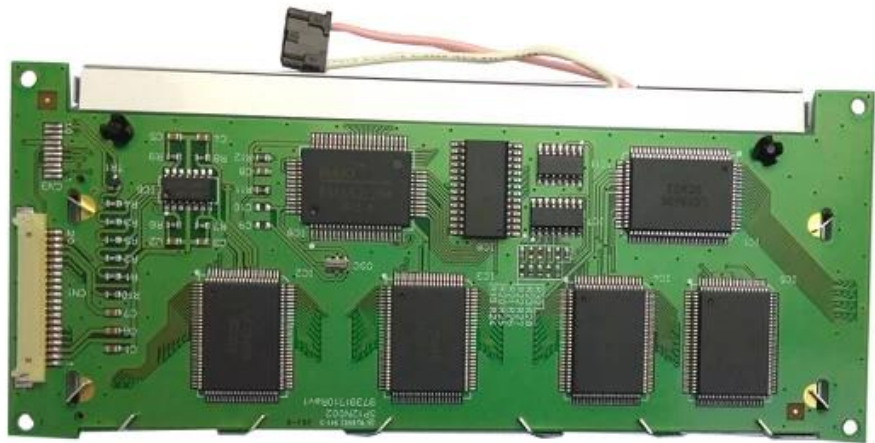

□□	70101
□□□	□□Linx
□□	Linx□□□

For LINX Inkjet Printer Spare Parts

Product name	Mold number	Product name	Mold number
Linx Main filter	73044	ENGLISH MEMBRANE USED FOR LINX6900	PC1449
3 WAY CONNECTOR FILTER KIT	74163	PUMP HEAD FOR 6200(SHORT ROTOR)	72021
Linx Ink Driptube	13004	VENTURI FOR LINX	10301
Linx Ink Driptube	72056	CONNECTOR 3MM FOR LINX	73006
Linx Ink Driptube	13005	FA10674 LINX POWER SUPPLY FOR 4800/4900/6800/6900	10674
Linx Ink Driptube	13003	FILTERS KIT FOR 6200 (5 pieces)	PG0223
MAKE UP BOTTLE FOR LINX 0.5L	PB0079	HEAD COVER FOR LINX 4900	72134
3way connector	20110	SCREW FOR LINX 4900 PRINT HEAD	73181
PUMP HEAD FOR 4900 (SHORT MOTOR)	74147	DRIVE FOR LINX 4200/4800	71073-PP0250
NK CARTRIDGE BOTTLE FOR LINX (BLACK CAP) 0.5L	PB0122	MAGNET FOR LINX 4900 HEAD COVE	PC1575
INK CARTRIDGE BOTTLE (WHITE CAP) 0.5L	PB0123	PRINT HEAD FILTER FOR LINX	74219
INK CARTRIDGE BOTTLE FOR LINX(RED CAP) 0.5L	PB0124	JET PUMP KIT FOR LINX 4900	16006
DRIVER FOR LINX 4900	71073-PP0018	JET PUMP KIT FOR LINX 4800	16071
LINX DRIVER	71073-PP0019	JET PUMP KIT FOR LINX 6200	13416
4800 DIAPLAY PCB ASSY (INCLUDE	70074	PROTECTIVE COVER FOR LINX RESO	PC1762
LINX POWER SUPPLY FOR 4800/490	10674	MK3 VENTURI FOR LINX	16313
SIDE PORT VALVE ASSEMBLY - 2	74151	Printhead valve assembly mk7	74160-PC1786
MEMBRANE FOR CITRONIX 4700	PL1458	OPAQUE CONNECTOR FILTER KIT FOR LINX	74189
MEMBRANE FOR LINX 4800	PL1459	FLUID CONNECTOR 3-WAY (White ink)	20254
MEMBRANE (COLOR) FOR 6800	PL1460	PUMP HEAD FOR 6200(SPECIAL LONG ROTOR)	PP0295
CHINESE MEMBRANE FOR LINX 7300	PL1461	UMP HEAD FOR 4900(LONG ROTOR)	74147-PC1743
CHINESE MEMBRANE FOR LINX 7300	PL1462	PUMP HEAD FOR 6200(LOGN ROTOR)	PP0355
MEMBRANCE FOR LINX 7300	74289	DIRVE FOR 6200(SHORT ROTOR)	PP0357
MEMBRANE FOR LINX 7900(ENGLISH	PL1466	DRIVE FOR 6200 (LONG ROTOR)	PP0358
MEMBRANE FOR LINX 6200	PL1464	6200 INTEGRAL PUMP ASSY (SHORT ROTOR)	PP0237
MEMBRANE FOR LINX 6800(black-a	PL1463	6200 INTEGRAL PUMP ASSY (LONG ROTOR)	PP0356
SIDE PORT VALVE ASSEMBLY - 2	74151	OPAQUE PUMP ASSY (SHORT ROTOR)	PP0360
SOLENOID 3-PORT	74125	OPAQUE PUMP ASSY (LONG ROTOR)	PP0361
PUMP HEAD FOR 4900 (SHORT MOTOR)	74147-PC1158	PUMP FOR 4900(LONG ROTOR)	PP0354
CALIBRATED NOZZLE ASSEMBLY 62	74070	MOULDED INK CAP	74152
PUMP FOR 4200/4800(PUMP HEAD+DRIVER)	PP0232	MEMBRANE FOR LINX 5900(CHINESE	PL2315
PUMP HEAD FOR 4200/4800	PP0231	MK7 PRINthead VALVE FILTER ASSEMBLY(35µ)	74221
FILTERS KIT FOR LINX 4800 (5 pieces)	PG0222	Linx nozzle alignment tool	72116
MOULDED SOLVENT CAP	74153	Linx CJ-400 filter kits Linx C	76504
SOLVENT FILTER (CJ400)	72528		