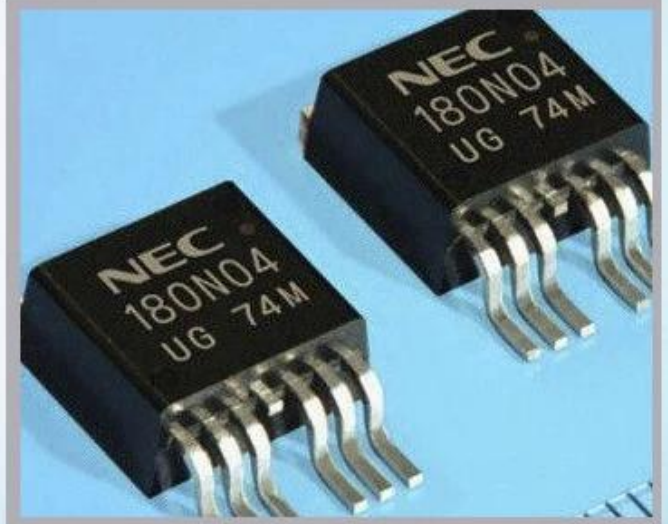

TWO

ELECTRONICS INDUSTRY