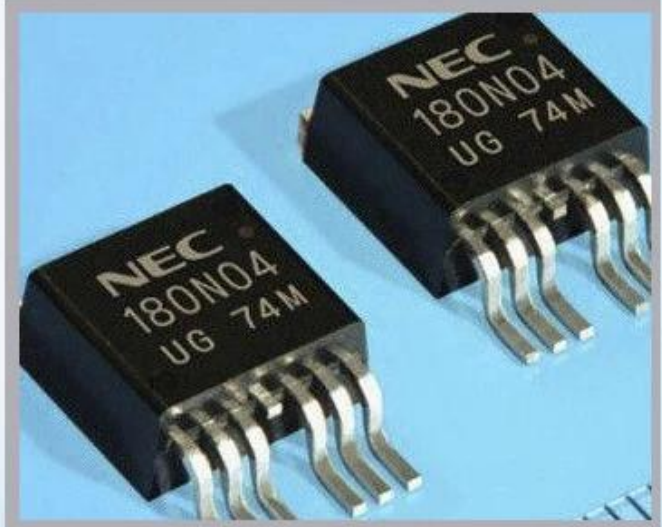

TWO

ELECTRONICS INDUSTRY