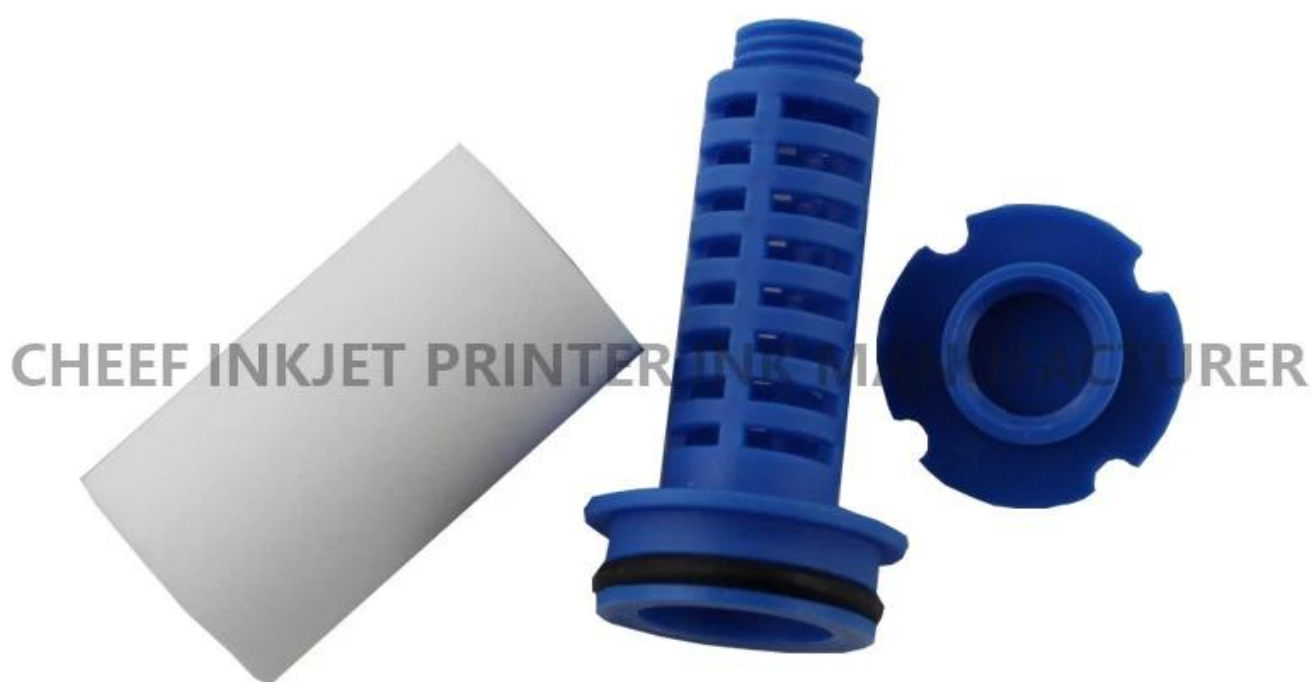

0000000 00 00000 0000000 0000

00 00000.	5553
00 000000	0000 000 Imaje

For Citronix Inkjet Printer Spare Parts

Product Name	Mold Number	Product Name	Mold Number
CITRONIX	PC1266	PUMP FOR CITRONIX	PP0224
NOZZLE PLATE 60MICRON	PC1266	Probe Resonator	002-2013-001
DEFLECTOR PLATE ASSY FORCITRON	002-2005-001	SwitchPower	004-1005-001
C type solvent filter	003-1018-001	PHASE AMPLIFIRE PCBOARD	002-1073-002
GUTTER FILTER FOR CITRONIX	003-1109-002	TUBE PTFE (1/8*1/16) MM	002-1031-001
MAIN FILTER FOR CITRONIX	003-1016-001	TUBE PTFE (1/4*1/8) MM	003-1081-001
FILTERS KIT (4 pieces)	PG0219	POWER SUPPLY FORCITRONIX	004-1002-001
FAN FORCITRONIX	PC1334	MEMBRANE FOR CITRONIX	004-1010-001
CHINESE LCD FORCITRONIX	004-2012-001	SOLENOID VALVE 3WAY FORCITRONI	003-1024-001
EMI FILTER FOR CITRONIX	004-1004-001	SOLENOID VALVE 2WAY FORCITRONI	003-1023-001
POWER SUPPLYDC	004-1029-001	HEAD COVER FOR CITRONIX	002-2012-002
STROBE LED ASSY FORCITRONIX	002-2008-002	BLOCK DROGENERATOR	002-2014-001
LID SWITCHASSY	002-2009-001	O-Ring, ResonatorSeal	002-1100-001
CHARGE ELECTRODE FORCITRONIX	002-1008-006	Cam, Jet Alignment 2008	002-1118-001
GASKET,PRINTHEAD VALVE	002-1029-001	PUMP HEAD FOR CITRONIX (WITHOUT MOTOR)	003-1005-001
PRESSURE SENSOR FORCITRONIX	003-2004-001	KNOB KNURLED	019-1501-001
DROP GENERATOR FOR CITRONIX	002-2014-002	BRACKET , DROP GENERATOR 580	002-1002-005
MOTOR FOR CITRONIX	003-1006-001	Plate, Deflector GND -micro	009-1091-001
FEED FILTER FOR CITRONIX	003-1177-001	22 MEG EHTRESISTOR(3W)	EA1496
MAKEUP TANK ADAPTER ASSY	003-2003-001	COVER PRINTHEADBACK	002-1011-004
INK TANK ADAPTER ASSY	003-2001-001	SOLENOID VALVEGASKET	003-1050-001
PICKUP TUDE ADAPTER	003-1131-001	EHT SENSOR LINE 3MFOR	PC1734
FITTING 3/8 LMALE	003-1095-001	CITRONIX/WILLETT	PC1733
FITTING STRAIGHT MALE	003-1013-001	VALVE PH	003-1025-001
FTTING STRAIGHT 1/8 ODTUBE	003-1099-001	PRINT HEAD LINE CONNECTORFOR C	002-1098-001
FITTING 1/4-2810-32	003-1162-001	SCREW FOR DROP GEN BRACKETFOR	PL1863
FITTING 1/4 L MALE	003-1028-001	MOTOR CABLES	PC1826
SMALL AIR FILTER (1EA)2003-200	004-1015-001	OPAQUE PUMP HEAD FOR CITRONIX	PP0362
GUTTER BLOCK FORCITRONIX	002-1013-003	OPAQUE PUMP ASSY FOR CITRONIX	PP0363
GUTTER SENSOR	002-2007-001	MOUNT FOR CITRONIX PRINTHEAD	PC1857
SCREW FOR BLOCK DROGENERATOR	002-1021-002	Cap, Tank (Yellow)	003-1105-001
Viscometer Sensor ForCitronix	003-1022-001	Assembly, Bottle FillAdapter	003-2012-001
PRINT HEAD VALVE INK BLOCK ASS	002-1003-003	Cap, Tank (Black)	003-1021-001
Print Head Cover Fixed Column	002-1102-001	AIR FILTER KIT FOR CITRONIXC13	004-1015-003
NOZZLE PLATE 50 MICRON2008	002-2027-002	PESONATOR SHEET FOR CITRONIX	280
SOLENOID VALVE 3WAY FORCITRONI	03-1025-001-PC138	NOZZLE ASSEMBLY FORCITRONIX	002-2025-002
NOZZLE PLATE 40 MICRON2008	002-2026-002		