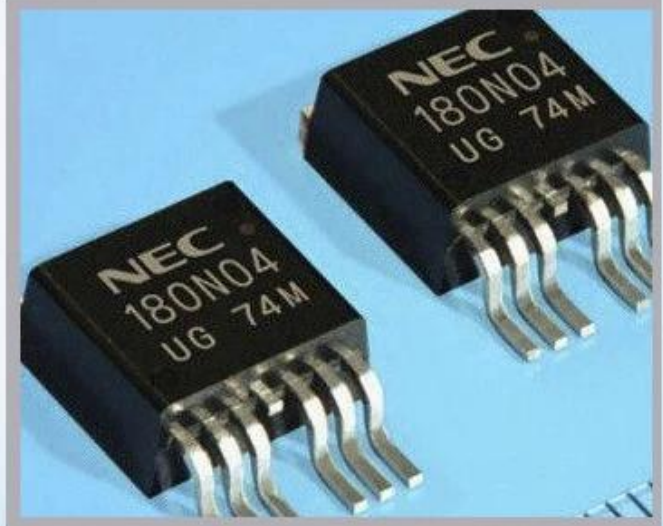

TWO

ELECTRONICS INDUSTRY